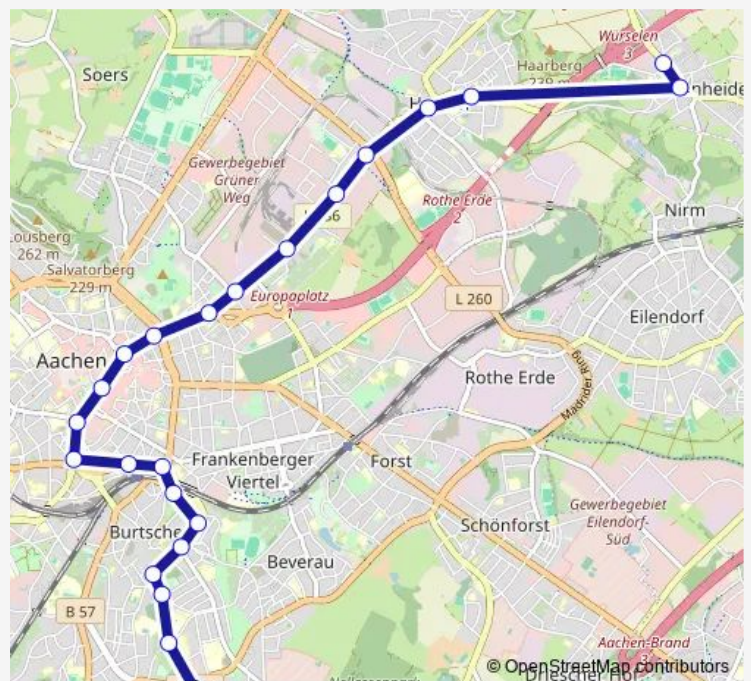

Aachen, Eisenbrunnen

Aachen, Alter Posthof

Aachen, Misereor

Aachen, Hauptbahnhof (Bus)

Aachen, Normaluhr

Aachen, Rosenquelle

Aachen, Gillesbachtal

Aachen, Marienhospital

Aachen, Burtscheid

Aachen, Heißberg

### Route schedule

Aachen, Verlautenheide Gut-Knapp-Straße — Aachen, Siegel

Monday	—
Tuesday	—
Wednesday	—
Thursday	10:14-12:39
Friday	—
Saturday	—
Sunday	—

### Route info

Direction: Aachen, Verlautenheide Gut-Knapp-Straße

Stops: 23

Trip Duration: 0 hour 37 min

Aachen, Bayernallee

Aachen, Siegel

31e Metro time schedules and route maps are available in an offline PDF at [busmaps.com](https://busmaps.com). Use the [busmaps.com](https://busmaps.com) website to see live bus times, train schedule or subway schedule, and step-by-step directions for all public transit in Aachen