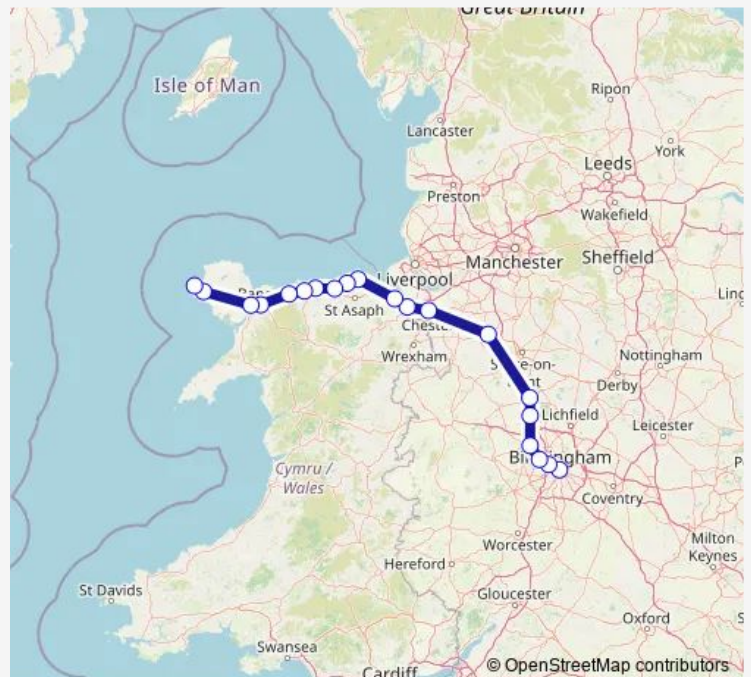

Rail Vt:Bhm->Hhd VT train service from BHM to Hhd

[Go to website](#)

Direction

Birmingham New Street — Holyhead

20 stops

[Open route schedule](#)

Birmingham New Street

Smethwick Galton Bridge

Prestatyn

Rhyl

Abergele & Pensarn

Colwyn Bay

Llandudno Junction

Penmaenmawr

Bangor (Gwynedd)

Llanfairpwll

Valley

Holyhead

Route schedule

Birmingham New Street — Holyhead

Monday	—
Tuesday	—
Wednesday	—
Thursday	—
Friday	—
Saturday	05:30
Sunday	—

Route info

Direction: Birmingham New Street

Stops: 20

Trip Duration: 2 hour 49 min

■ Vt:Bhm->Hhd — VT train service from BHM to Hhd

Vt:Bhm->Hhd Rail time schedules and route maps are available in an offline PDF at busmaps.com. Use the busmaps.com website to see live bus times, train schedule or subway schedule, and step-by-step directions for all public transit in Oldbury