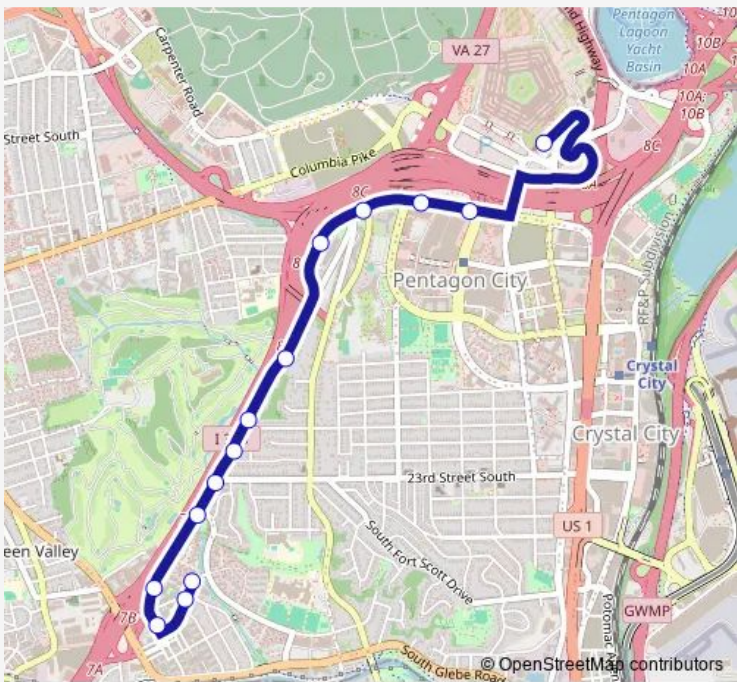

Bus 87A 26th St S & S Troy St-Pentagon

[Go to website](#)

Direction
 26th ST S SB @ S Troy ST Ns — Pentagon Transit Center BAY U3
 14 stops
[Open route schedule](#)

- 26th ST S SB @ S Troy ST Ns
- 26th ST S SB @ 25th ST S Fs
- S Adams ST NB @ 26th ST S Fs
- Army Navy DR NB AT 2455
- Army Navy DR NB @ 28th ST S Ns
- Army Navy DR NB @ 23rd ST S Ns
- Army Navy DR NB @ 22nd ST S Fs
- Army Navy DR NB @ 20th ST S Fs
- Army Navy DR NB @ Army Navy CC Access RD Ns
- Army Navy DR NB AT 1300
- Army Navy DR EB @ S Lynn ST Ns
- Army Navy DR EB @ S Joyce ST Fs
- Army Navy DR EB @ S Hayes ST Ns
- Pentagon Transit Center BAY U3

Route schedule
 26th ST S SB @ S Troy ST Ns — Pentagon Transit Center BAY U3

Monday	06:32-08:33
Tuesday	06:32-08:33
Wednesday	06:32-08:33
Thursday	06:32-08:33
Friday	06:32-08:33
Saturday	—
Sunday	—

Route info
 Direction: 26th ST S SB @ S Troy ST Ns
 Stops: 14
 Trip Duration: 0 hour 9 min

Direction

Pentagon Transit Center BAY U3 — 26th ST S SB @ S
Troy ST Ns

12 stops

[Open route schedule](#)

Pentagon Transit Center BAY U3

Army Navy DR WB @ S Eads ST Fs

Army Navy DR WB @ S Fern ST Ns

Army Navy DR WB @ S Hayes ST Fs

Saturday —

Sunday —

Route info

Direction: Pentagon Transit Center BAY U3

Stops: 12

Trip Duration: 0 hour 8 min

87A Bus time schedules and route maps are available in an offline PDF at busmaps.com. Use the busmaps.com website to see live bus times, train schedule or subway schedule, and step-by-step directions for all public transit in Washington