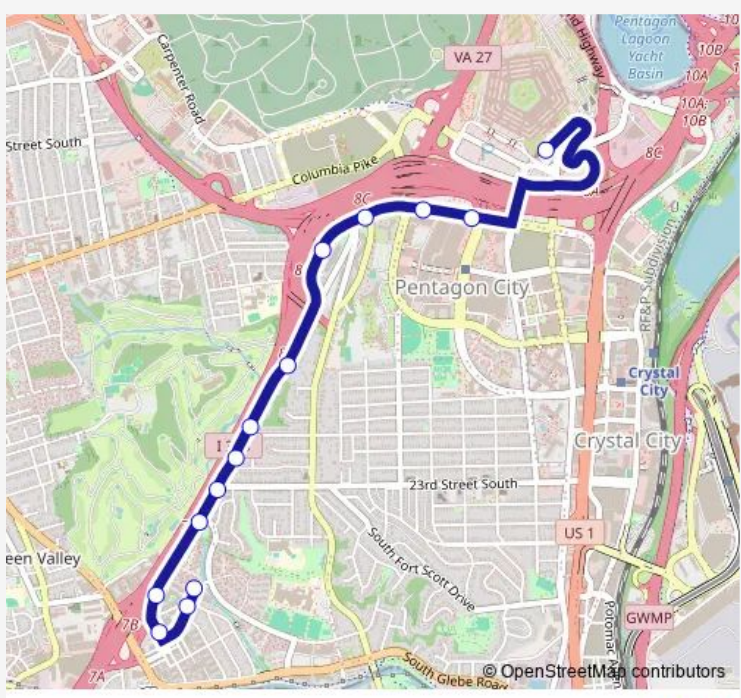

Bus 87a 26th St S & S Troy St-Pentagon

[Go to website](#)

Direction
 26th ST S SB @ S Troy ST Ns — Pentagon Transit Center BAY U3
 14 stops
[Open route schedule](#)

- 26th ST S SB @ S Troy ST Ns
- 26th ST S SB @ 25th ST S Fs
- S Adams ST NB @ 26th ST S Fs
- Army Navy DR NB AT 2455
- Army Navy DR NB @ 28th ST S Ns
- Army Navy DR NB @ 23rd ST S Ns
- Army Navy DR NB @ 22nd ST S Fs
- Army Navy DR NB @ 20th ST S Fs
- Army Navy DR NB @ Army Navy CC Access RD Ns
- Army Navy DR NB AT 1300
- Army Navy DR EB @ S Lynn ST Ns
- Army Navy DR EB @ S Joyce ST Fs
- Army Navy DR EB @ S Hayes ST Ns
- Pentagon Transit Center BAY U3

Route schedule
 26th ST S SB @ S Troy ST Ns — Pentagon Transit Center BAY U3

Monday	06:32-08:33
Tuesday	06:32-08:33
Wednesday	06:32-08:33
Thursday	06:32-08:33
Friday	06:32-08:33
Saturday	—
Sunday	—

Route info
 Direction: 26th ST S SB @ S Troy ST Ns
 Stops: 14
 Trip Duration: 0 hour 9 min

87a — 26th St S & S Troy St-Pentagon **BusMaps**

Direction

Pentagon Transit Center BAY U3 — 26th ST S SB @ S Troy ST Ns

12 stops

[Open route schedule](#)

Pentagon Transit Center BAY U3

Army Navy DR WB @ S Eads ST Fs

Thursday 06:20-08:20

Friday 06:20-08:20

Saturday —

Sunday —

Route info

Direction: Pentagon Transit Center BAY U3

Stops: 12

Trip Duration: 0 hour 8 min