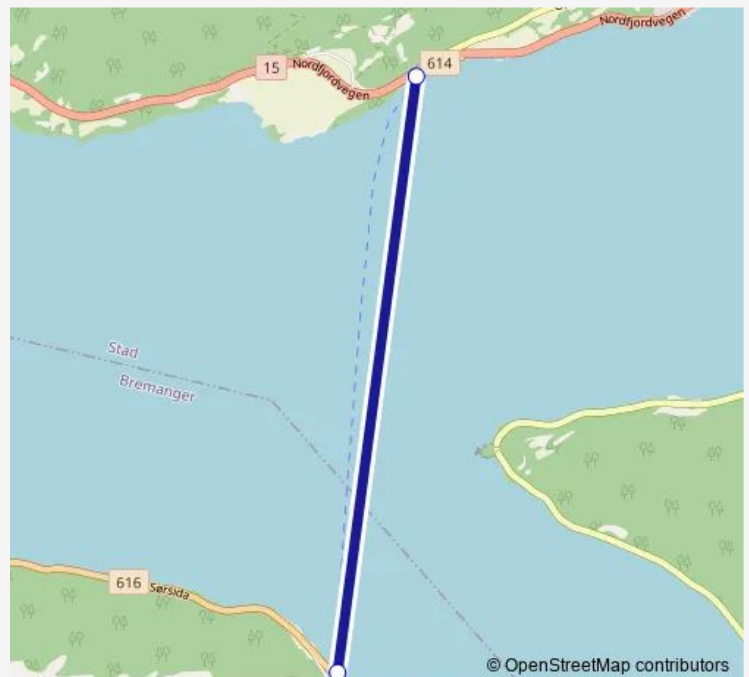

Ferry 1038 Stårheim-Isane

[Go to website](#)**Direction**

Stårheim ferjekai — Isane ferjekai

2 stops

[Open route schedule](#)

Stårheim ferjekai

Isane ferjekai

Route schedule

Stårheim ferjekai — Isane ferjekai

Monday	06:00-22:35
Tuesday	06:00-22:35
Wednesday	06:00-22:35
Thursday	06:00-22:35
Friday	06:00-22:35
Saturday	06:45-22:35
Sunday	07:30-22:35

Route info

Direction: Stårheim ferjekai

Stops: 2

Trip Duration: 0 hour 15 min

■ 1038 — Stårheim-Isane

Direction

Isane ferjekai — Stårheim ferjekai

2 stops

[Open route schedule](#)

Isane ferjekai