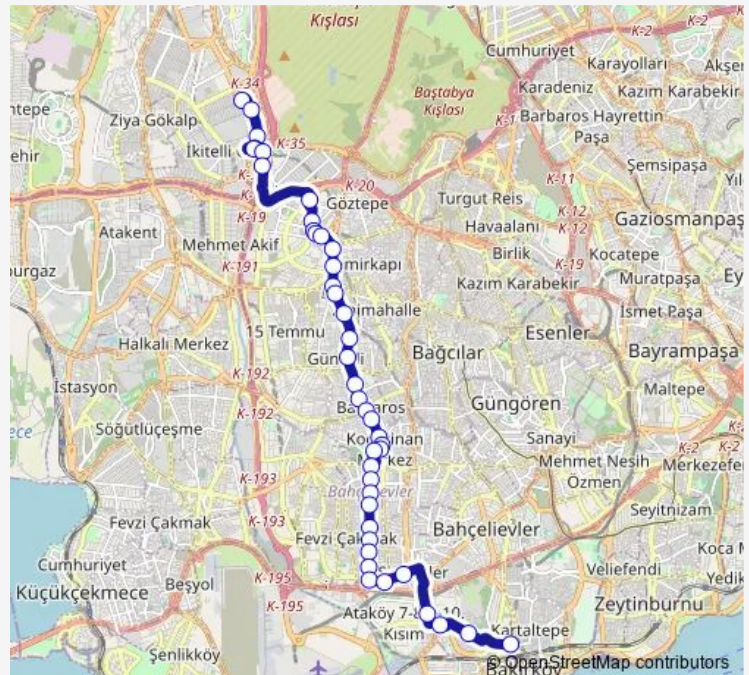

Thursday 06:10

Friday 06:10

Saturday 06:10

Sunday 06:10

Route info

Direction: Galvo Teknik Camii

Stops: 42

Trip Duration: 0 hour 41 min

BAKIRKÖY-ŞİRİNEVLER-İSTOÇ-İKİTELLİ — Bakirköy - İkitelli - Mahmutbey **BusMaps**

Minibüs Durađı

HASTANE

KOCASINAN

Mahmutbey Cad.

Kocasinan İöo

GAZİ CADDESİ

Mezbaha Yolu

Thursday 06:10

Friday 06:10

Saturday 06:10

Sunday 06:10

Route info

Direction: İncirli Cad.

Stops: 45

Trip Duration: 0 hour 45 min