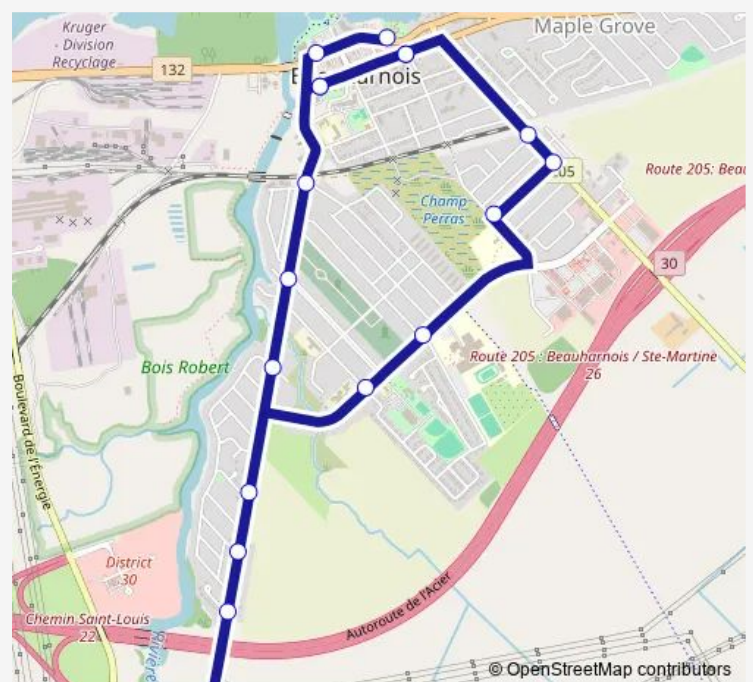

Direction

Saint-Laurent / Sainte-Catherine — Ellice / Sainte-Catherine

17 stops

[Open route schedule](#)

Saint-Laurent / Sainte-Catherine

Saint-Laurent / Saint-Louis

Ellice / devant l'Hôtel de Ville

Ellice / Sainte-Catherine

de la Beauce / Saint-Clément

de la Beauce / Jeanne-d'Arc

Jeanne-d'Arc / Edmour-Daoust

Cadioux / Dupuis

Cadioux / Saint-André

Saint-Louis / Claude

Saint-Louis / Tisseur

Saint-Louis / Brière

Saint-Louis / Gisèle

Saint-Louis / Lussier

Saint-Louis / Boyer

Ellice / devant l'Hôtel de Ville

Ellice / Sainte-Catherine

Route schedule

Saint-Laurent / Sainte-Catherine — Ellice / Sainte-Catherine

Monday 04:36-00:14⁺¹

Tuesday 04:36-23:53

Wednesday 04:36-00:14⁺¹

Thursday 04:36-00:14⁺¹

Friday 04:36-00:14⁺¹

Saturday 05:31-00:14⁺¹

Sunday 05:31-00:14⁺¹

Route info

Direction: Saint-Laurent / Sainte-Catherine

Stops: 17

Trip Duration: 0 hour 15 min