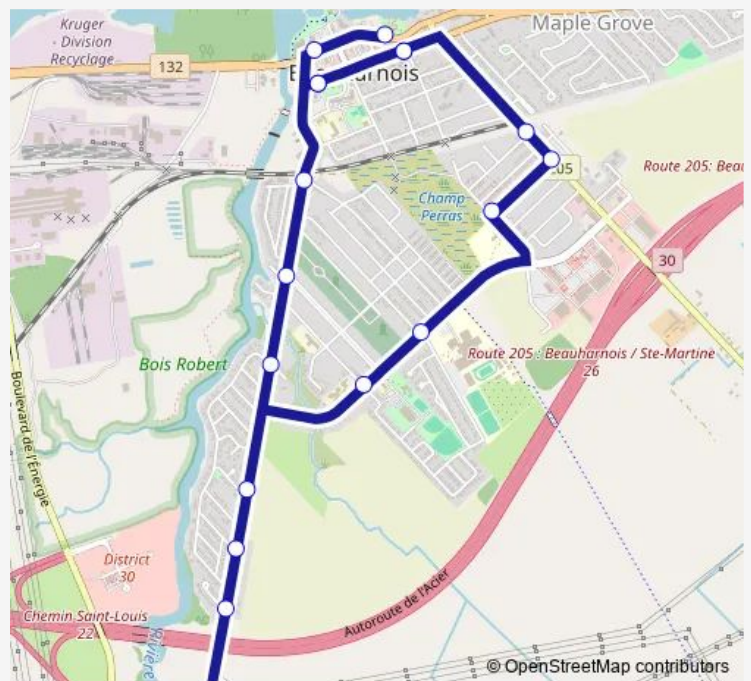

de la Beauce / Saint-Clément

de la Beauce / Jeanne-d'Arc

Jeanne-d'Arc / Edmour-Daoust

Cadioux / Dupuis

Cadioux / Saint-André

Saint-Louis / Claude

Saint-Louis / Tisseur

Saint-Louis / Brière

Tuesday 04:36-23:53

Wednesday 04:36-23:53

Thursday 04:36-23:53

Friday 04:36-00:14⁺¹

Saturday 05:31-00:14⁺¹

Sunday 05:31-00:14⁺¹

Route info

Direction: Saint-Laurent / Sainte-Catherine

Stops: 17

Trip Duration: 0 hour 15 min

T-20 Communal Taxi Service time schedules and route maps are available in an offline PDF at busmaps.com. Use the busmaps.com website to see live bus times, train schedule or subway schedule, and step-by-step directions for all public transit in Beauharnois