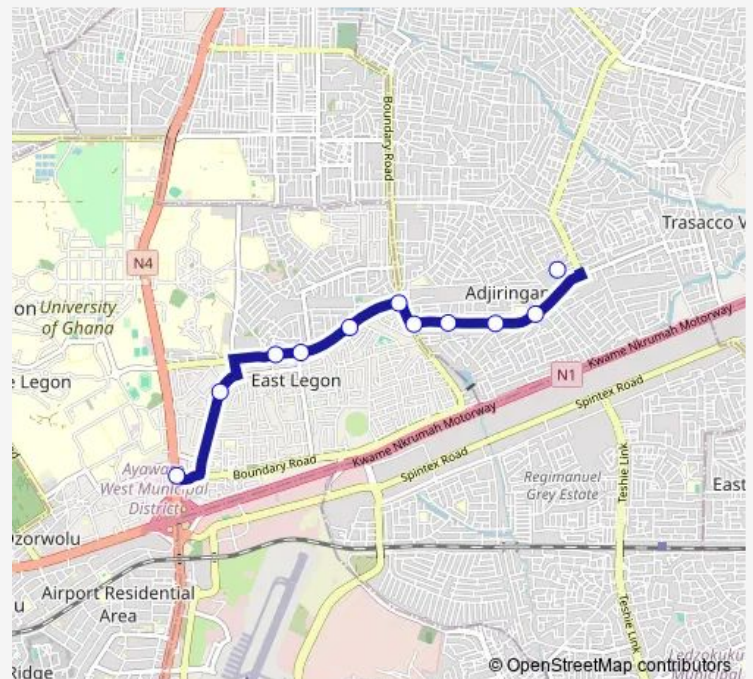

Saturday 09:33

Sunday 09:33

Route info

Direction: Terminal Accra End of Motorway

Stops: 11

Trip Duration: 0 hour 19 min

070A — Accra End of Motorway to Adjiringanor

070A Bus time schedules and route maps are available in an offline PDF at busmaps.com. Use the busmaps.com website to see live bus times, train schedule or subway schedule, and step-by-step directions for all public transit in Accra