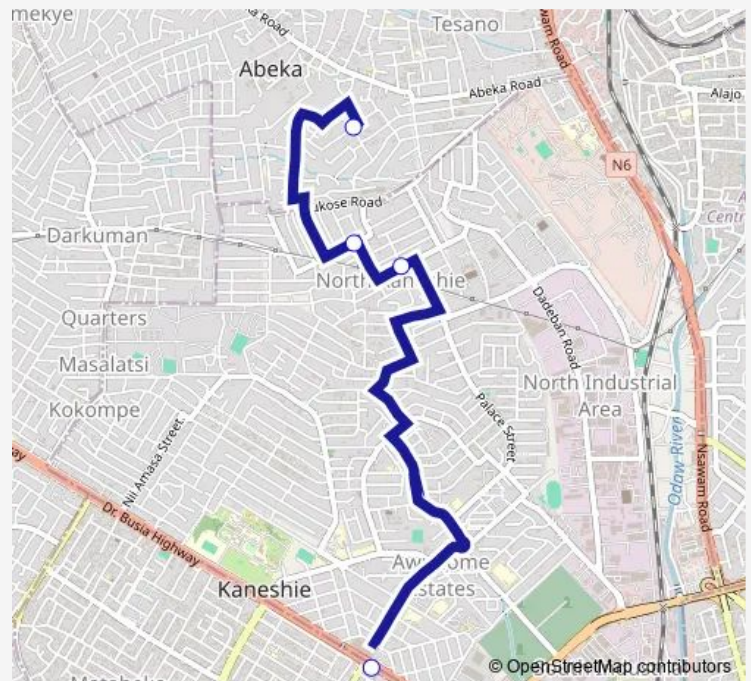

Bus 284A Kaneshie Mkt Cmplx to Agyapaye Station

[Go to website](#)

Direction

Terminal Kaneshie Mkt Cmplx — Terminal Agyapaye Station

4 stops

[Open route schedule](#)

Terminal Kaneshie Mkt Cmplx

Palm Junction

Adoodo Down

Terminal Agyapaye Station

Route schedule

Terminal Kaneshie Mkt Cmplx — Terminal Agyapaye Station

Monday	13:18
Tuesday	13:18
Wednesday	13:18
Thursday	13:18
Friday	13:18
Saturday	13:18
Sunday	13:18

Route info

Direction: Terminal Kaneshie Mkt Cmplx

Stops: 4

Trip Duration: 0 hour 28 min

■ 284A — Kaneshie Mkt Cmplx to Agyapaye Station

284A Bus time schedules and route maps are available in an offline PDF at busmaps.com. Use the busmaps.com website to see live bus times, train schedule or subway schedule, and step-by-step directions for all public transit in Accra