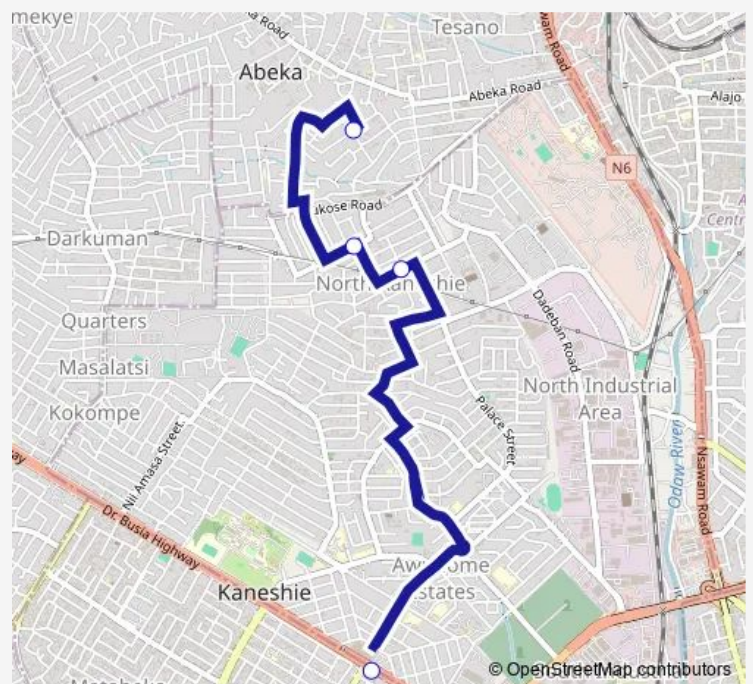

Bus 284a Kaneshie Mkt Cmplx to Agyapaye Station

[Go to website](#)

Direction

Terminal Kaneshie Mkt Cmplx — Terminal Agyapaye Station

4 stops

[Open route schedule](#)

Terminal Kaneshie Mkt Cmplx

Palm Junction

Adoodo Down

Terminal Agyapaye Station

Route schedule

Terminal Kaneshie Mkt Cmplx — Terminal Agyapaye Station

Monday	13:18
Tuesday	13:18
Wednesday	13:18
Thursday	13:18
Friday	13:18
Saturday	13:18
Sunday	13:18

Route info

Direction: Terminal Kaneshie Mkt Cmplx

Stops: 4

Trip Duration: 0 hour 28 min

■ 284a — Kaneshie Mkt Cmplx to Agyapaye Station

284a Bus time schedules and route maps are available in an offline PDF at busmaps.com. Use the busmaps.com website to see live bus times, train schedule or subway schedule, and step-by-step directions for all public transit in Accra