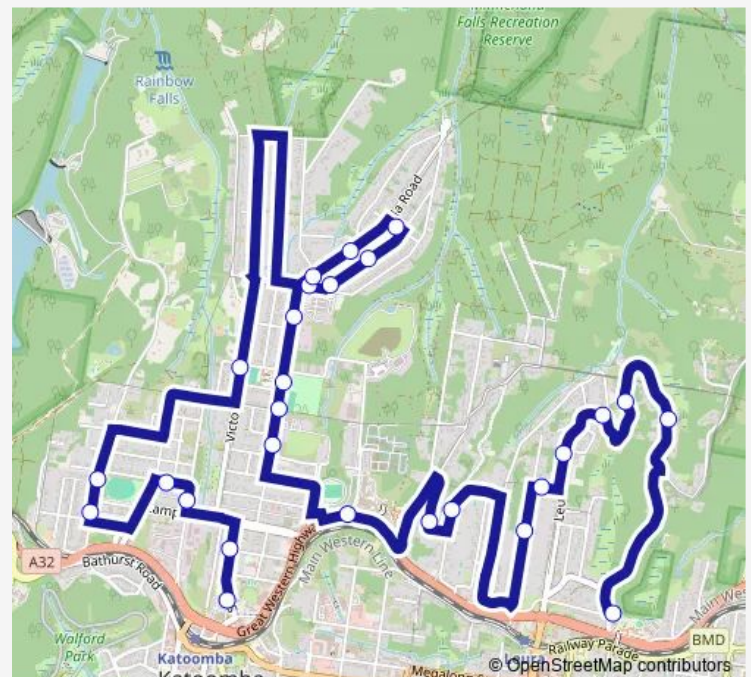

Strathearn Rd Opp 16

Kings Rd After Strathearn Rd

44 Highland St

Route schedule

Station St After Civic Pl — Leura Public School, Mt Hay Rd

Monday 08:32

Tuesday 08:32

Wednesday 08:32

Thursday 08:32

Friday 08:32

Saturday —

Sunday —

Route info

Direction: Station St After Civic Pl

Stops: 27

Trip Duration: 0 hour 33 min