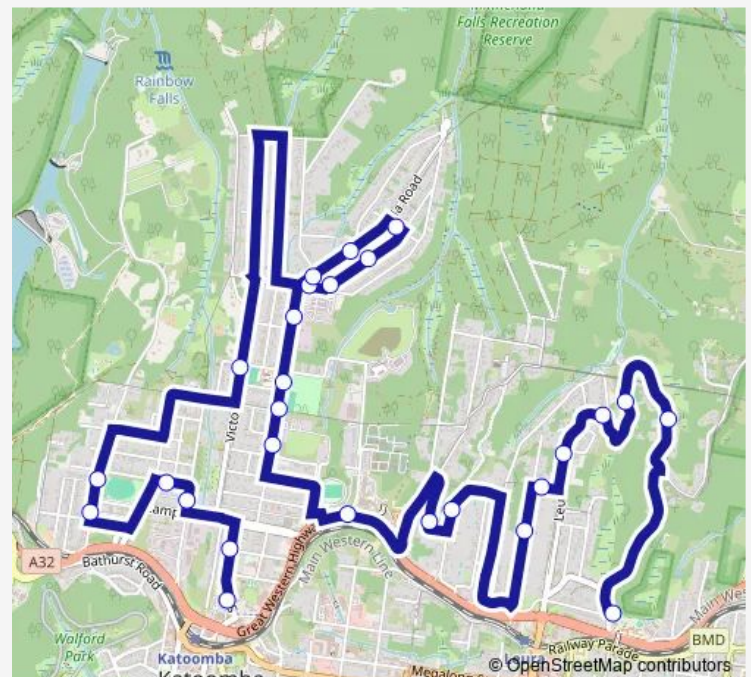

Kings Rd After Strathearn Rd

44 Highland St

Route schedule

Station St After Civic Pl — Leura Public School, Mt Hay Rd

Monday 08:32

Tuesday 08:32

Wednesday 08:32

Thursday —

Friday —

Saturday —

Sunday —

Route info

Direction: Station St After Civic Pl

Stops: 27

Trip Duration: 0 hour 33 min

8316 — Katoomba to Leura PS vianorthkatoomba