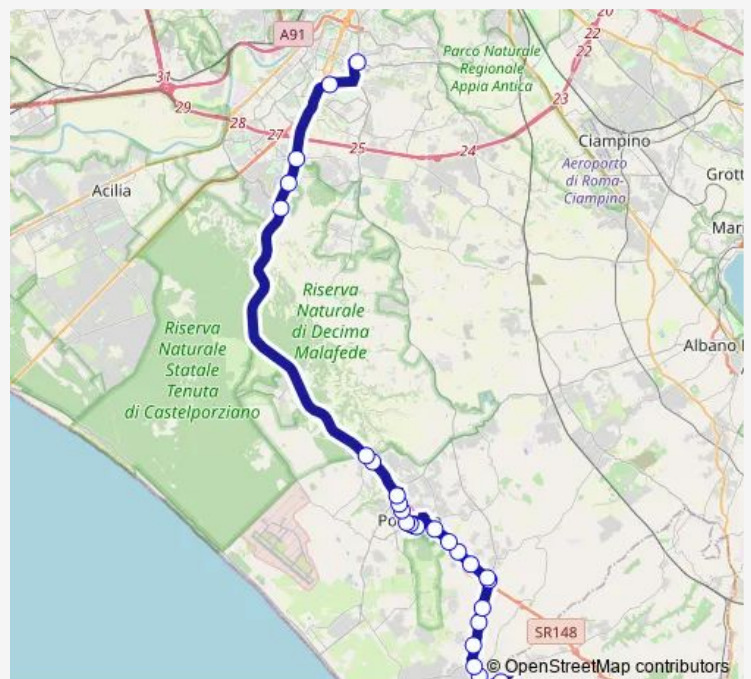

Thursday 12:30

Friday 12:30

Saturday 07:00-12:30

Sunday —

Route info

Direction: Ardea | Piazza del Popolo # f12635

Stops: 27

Trip Duration: 0 hour 47 min