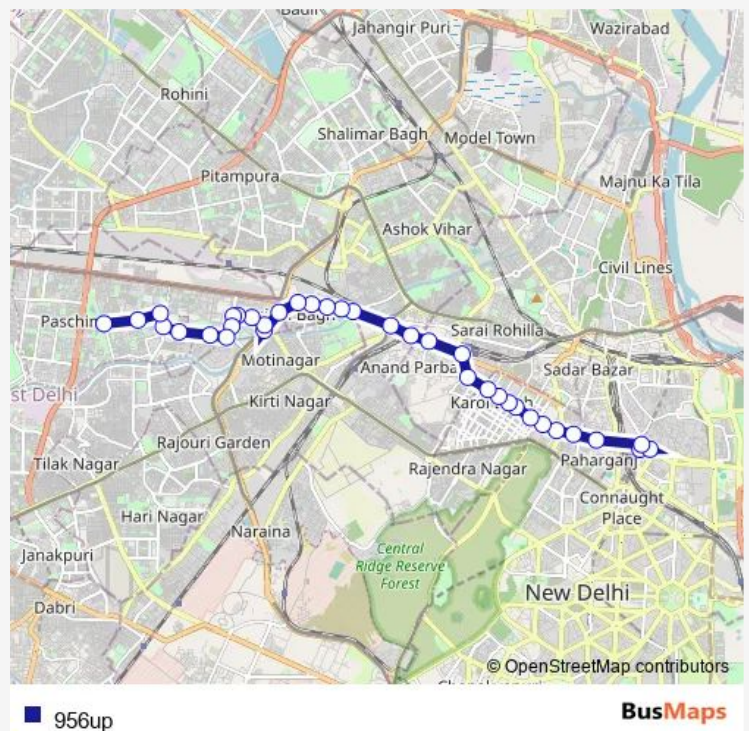

### Route schedule

New Delhi Railway Station Gate 2 — Ekta Apartment  
Paschim Vihar

Monday 06:00-21:36

Tuesday 06:00-21:36

Wednesday 06:00-21:36

Thursday 06:00-21:36

Friday 06:00-21:36

Saturday 06:00-21:36

Sunday 06:00-21:36

### Route info

Direction: New Delhi Railway Station Gate 2

Stops: 36

Trip Duration: 0 hour 59 min

Punjabi Bagh Terminal (Rohtak Road)

Punjabi Bagh East

Punjabi Bagh Terminal

Punjabi Bagh Terminal