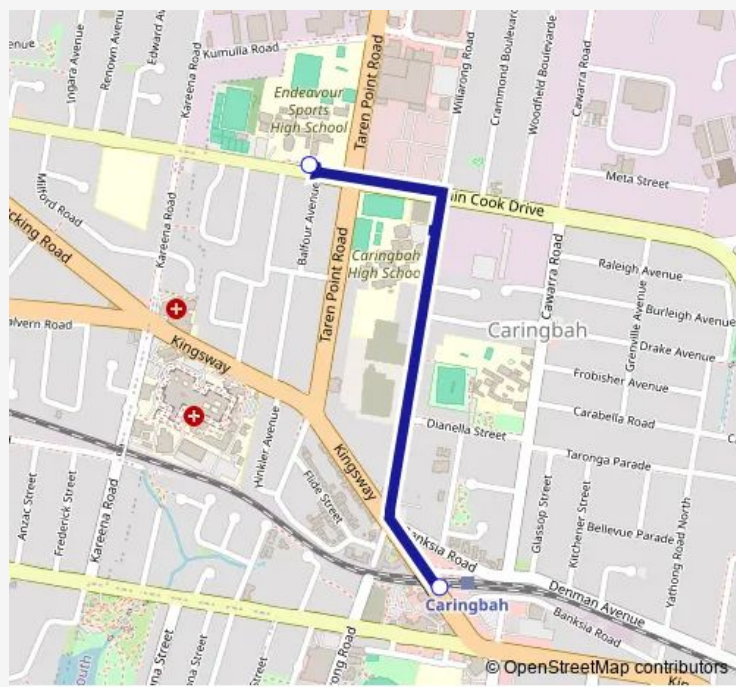

School Bus S223 Endeavour Sports HS to Caringbah Station

[Go to website](#)

Direction

Endeavour Sports High School, Access Rd, The Boulevard — Caringbah Station, Kingsway

2 stops

[Open route schedule](#)

Endeavour Sports High School, Access Rd, The Boulevard

Caringbah Station, Kingsway

Route schedule

Endeavour Sports High School, Access Rd, The Boulevard — Caringbah Station, Kingsway

Monday	13:55
Tuesday	14:55
Wednesday	14:55
Thursday	14:55
Friday	14:55
Saturday	—
Sunday	—

Route info

Direction: Endeavour Sports High School, Access Rd, The Boulevard

Stops: 2

Trip Duration: 0 hour 10 min

S223 — Endeavour Sports HS to Caringbah Station

S223 School Bus time schedules and route maps are available in an offline PDF at busmaps.com. Use the busmaps.com website to see live bus times, train schedule or subway schedule, and step-by-step directions for all public transit in Sydney

The schedule is provided in the local timezone. Times with "(+1)" indicate departures on the next day.

PDF file created on 2025-01-16

2024 BusMaps.com - All Rights Reserved