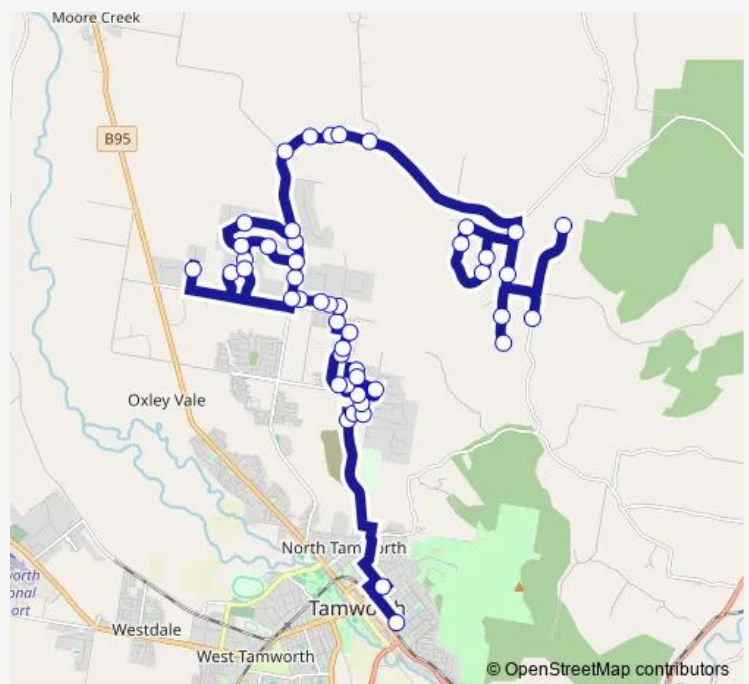

Barrington Dr After Daintree Cct

Barrington Dr At Barakula Dr

Sequoia Dr Opp Whiporie Cl

Sequoia Dr At Conjola Dr

Conjola Dr At Badja Pl

Conjola Dr At Bowdens Lane

Thornbill Rd After Bowdens Lane

Kingfisher Dr At Thornbill Rd

Kingfisher Dr After Thornbill Rd

Kingfisher Dr Opp Woodswallow Cl

Kingfisher Dr Opp Songlark Pl

Route schedule

St Nicholas Primary School, Carthage St — 773 Daruka Rd

Monday	15:05
Tuesday	15:05
Wednesday	15:05
Thursday	15:05
Friday	15:05
Saturday	—
Sunday	—

Route info

Direction: St Nicholas Primary School, Carthage St

Stops: 47

Trip Duration: 1 hour 12 min

Moore Creek Rd At Kingfisher Dr

Dunoon Rd Opp Mornington Cres

Fiona Dr After Dunoon Rd

Tregarthen Rd Before Hillstone Pl

## Route info

Direction: Daruka Rd At Tintinhull Rd

Stops: 42

Trip Duration: 1 hour 35 min

Bowdens Lane At Thornbill Rd

Conjola Dr Opp Mogo Pl

Conjola Dr Opp Badja Pl

Sequoia Dr At Whiporie Cl