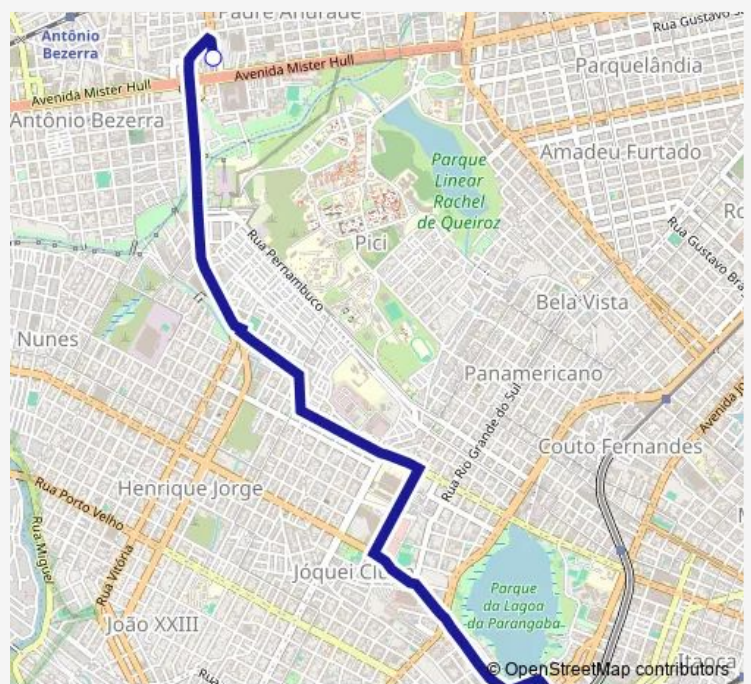

### Direction

Praça Terminal Parangaba, Sn — Praça Terminal Antonio Bezerra, Sn

2 stops

[Open route schedule](#)

Praça Terminal Parangaba, Sn

Praça Terminal Antonio Bezerra, Sn

### Route schedule

Praça Terminal Parangaba, Sn — Praça Terminal Antonio Bezerra, Sn

Monday	05:40-20:02
Tuesday	05:40-20:02
Wednesday	05:40-20:02
Thursday	05:40-20:02
Friday	05:40-20:02
Saturday	—
Sunday	—

### Route info

Direction: Praça Terminal Parangaba, Sn

Stops: 2

Trip Duration: 0 hour 25 min

**Direction**

Praça Terminal Antonio Bezerra, Sn — Praça Terminal Parangaba, Sn

2 stops

[Open route schedule](#)

## Route schedule

Praça Terminal Antonio Bezerra, Sn — Praça Terminal Parangaba, Sn

Monday	05:15-19:34
Tuesday	05:15-19:34
Wednesday	05:15-19:34
Thursday	05:15-19:34
Friday	05:15-19:34
Saturday	—
Sunday	—