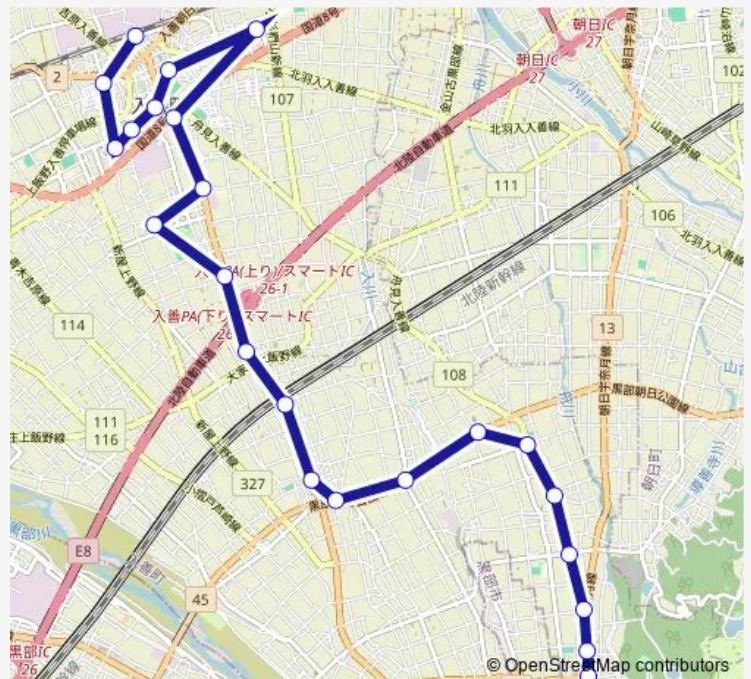

入善高校西

コスモ21

入善郵便局

Route schedule

ふれあい温泉 — 入善駅前

Monday 09:50-16:00

Tuesday 09:50-16:00

Wednesday 09:50-16:00

Thursday 09:50-16:00

Friday 09:50-16:00

Saturday 09:50-16:00

Sunday 09:50-16:00

Route info

Direction: ふれあい温泉

Stops: 26

Trip Duration: 0 hour 44 min

■ 日中舟見線系統2 (入善駅前行き)

町民会館

入善南公園

きららの里

入善西口

入善駅前

Bus time schedules and route maps are available in an offline PDF at busmaps.com. Use the busmaps.com website to see live bus times, train schedule or subway schedule, and step-by-step directions for all public transit in Kurobe-shi