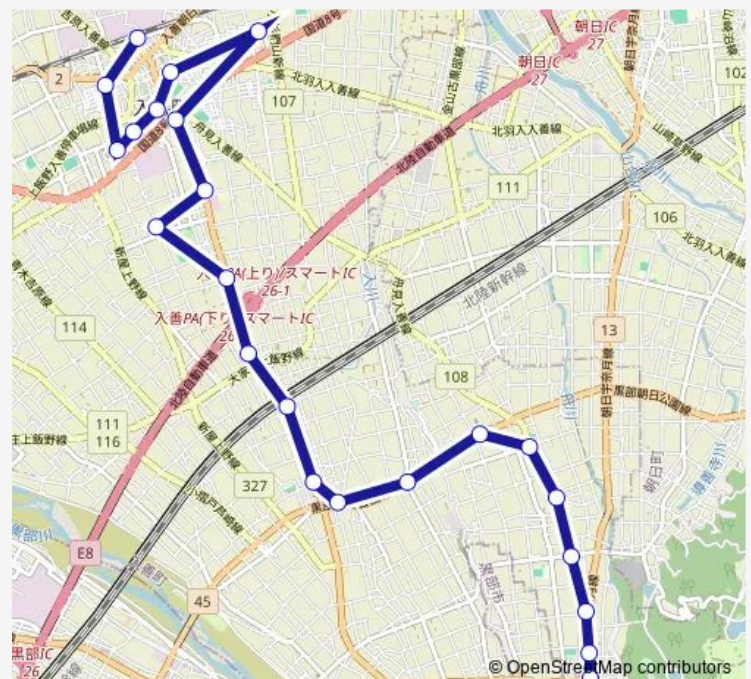

入善高校西

コスモ21

入善郵便局

Route schedule

ふれあい温泉 — 入善駅前

Monday 09:50-16:00

Tuesday 09:50-16:00

Wednesday 09:50-16:00

Thursday 09:50-16:00

Friday 09:50-16:00

Saturday 09:50-16:00

Sunday 09:50-16:00

Route info

Direction: ふれあい温泉

Stops: 26

Trip Duration: 0 hour 44 min

■ 日中舟見線系統2 (入善駅前行き)

BusMaps

町民会館

入善南公園

きららの里

入善西口

入善駅前

Bus time schedules and route maps are available in an offline PDF at busmaps.com. Use the busmaps.com website to see live bus times, train schedule or subway schedule, and step-by-step directions for all public transit in Kurobe-shi