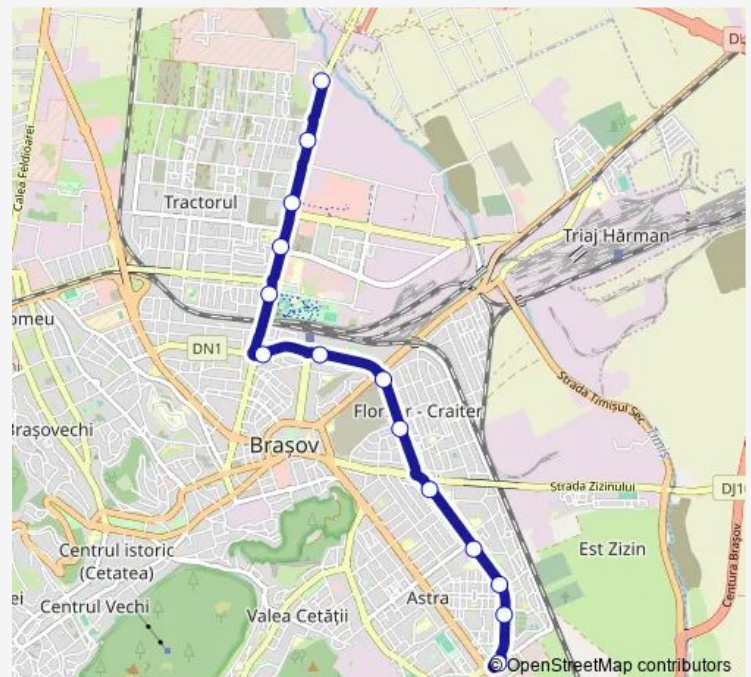

Wednesday 05:05-23:15

Thursday 05:05-23:15

Friday 05:05-23:15

Saturday 06:05-23:00

Sunday 06:05-23:00

Route info

Direction: Rulmentul

Stops: 14

Trip Duration: 0 hour 24 min

8 — Saturn - Rulmentul

Direction

Saturn — Rulmentul

15 stops

[Open route schedule](#)

Saturn

Cometei

Tractorul

Colegiul Nicolae Titulescu

Coresi

Nicolae Labi

Rulmentul

Route schedule

Saturn — Rulmentul

Monday 05:35-23:40

Tuesday 05:35-23:40

Wednesday 05:35-23:40

Thursday 05:35-23:40

Friday 05:35-23:40

Saturday 06:30-23:25

Sunday 06:30-23:25

Route info

Direction: Saturn