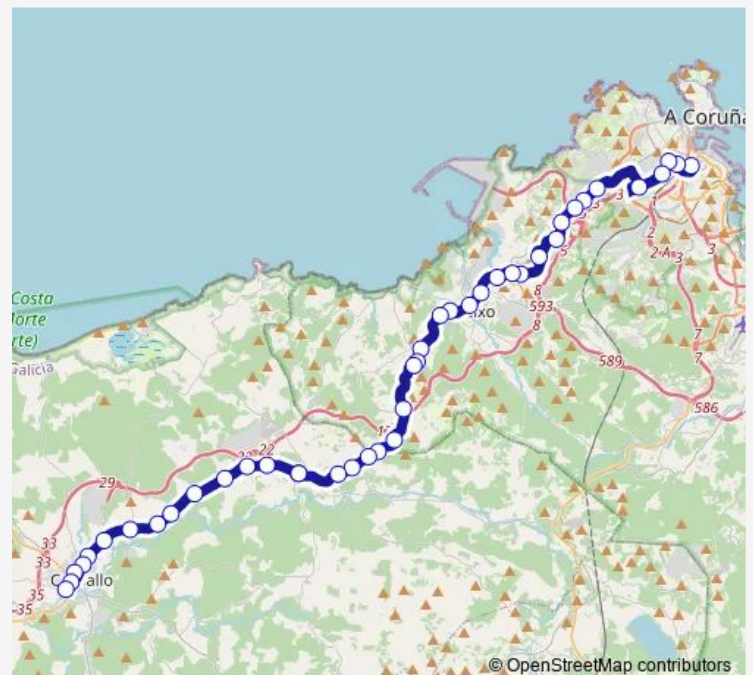

Lañas

Armentón

Granxa

Route schedule

Coruña E.A. — Carballo E.A.

Monday —

Tuesday —

Wednesday —

Thursday —

Friday —

Saturday 22:30

Sunday 08:30-22:30

Route info

Direction: Coruña E.A.

Stops: 42

Trip Duration: 1 hour 15 min