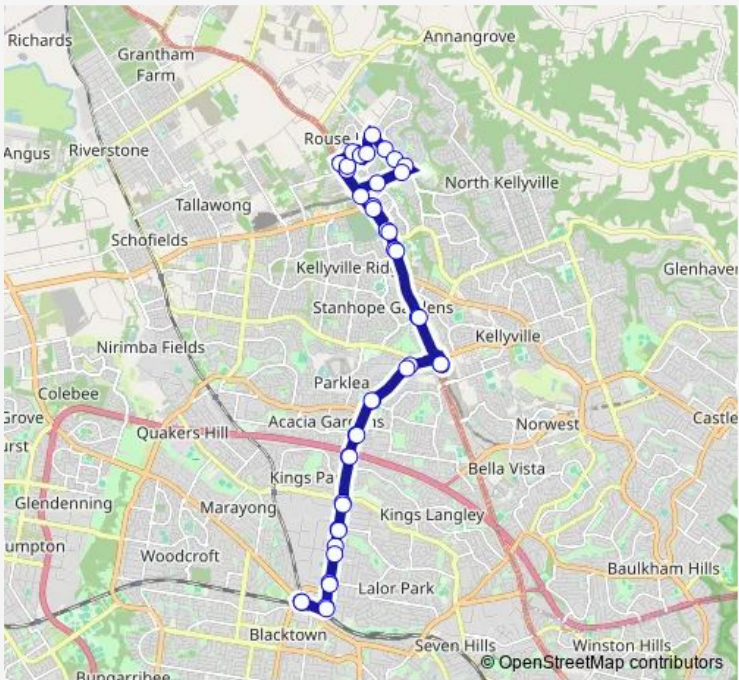

Bus T75 Rouse Hill to Blacktown

[Go to website](#)

Direction
 Rouse Hill Shopping Centre, Windsor Rd — Blacktown Station, Stand M
 29 stops
[Open route schedule](#)

- Rouse Hill Shopping Centre, Windsor Rd
- Mile End Rd After Windsor Rd
- Adelphi St After Mile End Rd
- Aberdour Av After Trumble Pl
- Clower Av Opp Panmure St
- Mile End Rd After Clower Av
- Withers Rd At Mile End Rd
- Withers Rd After Milford Dr
- Withers Rd Opp Hills Centenary Park
- Withers Rd At Bentley Av
- Commercial Rd After Withers Rd
- Commercial Rd At Caddies Bvd
- Windsor Rd After Commercial Rd
- Tempus St After White Hart Dr
- Rouse Hill Town Centre, Tempus St
- Sanctuary T-Way
- Merriville T-Way
- Riley T-Way
- Burns T-Way
- Parklea Markets, Sunnyholt T-Way
- Sorrento T-Way

Route schedule
 Rouse Hill Shopping Centre, Windsor Rd — Blacktown Station, Stand M

Monday	05:51-23:09
Tuesday	05:51-23:09
Wednesday	05:51-23:09
Thursday	—
Friday	—
Saturday	—
Sunday	—

Route info
 Direction: Rouse Hill Shopping Centre, Windsor Rd
 Stops: 29
 Trip Duration: 0 hour 43 min

Riley T-Way

Merriville T-Way

Sanctuary T-Way

Rouse Hill Town Centre, Tempus St

Windsor Rd Opp Commercial Rd

Rouse Hill Shopping Centre, Windsor Rd

Mile End Rd After Windsor Rd

Adelphi St After Mile End Rd

Clower Av After Panmure St

Aberdour Av Before Thomas Francis Way

Rouse Hill Shopping Centre, Windsor Rd

Direction

Blacktown Station, Stand M — Rouse Hill Shopping Centre, Windsor Rd

47 stops

[Open route schedule](#)