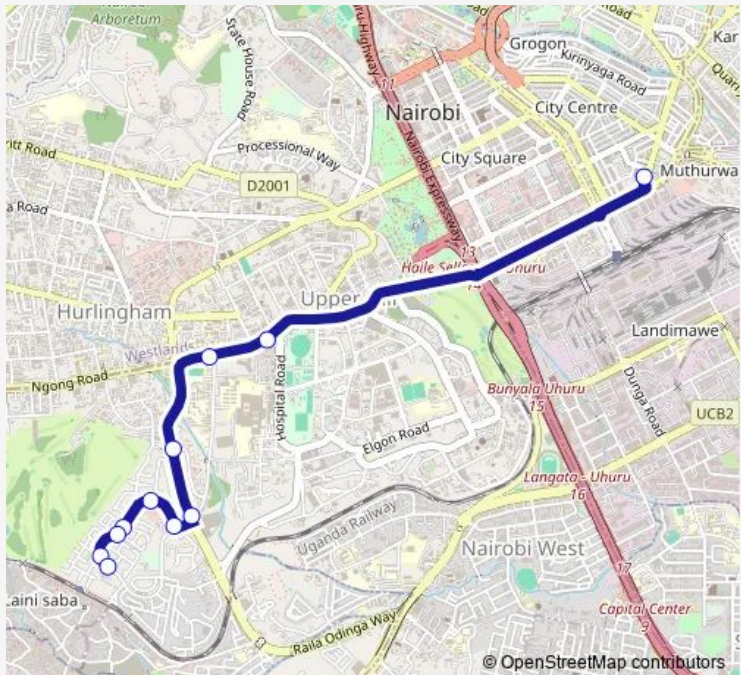

Route schedule

St. Peter Clavers Primary School/Salvation Army/Otc —  
 Ngumo Market/Line Saba

Monday	06:00
Tuesday	06:00
Wednesday	06:00
Thursday	06:00
Friday	06:00
Saturday	06:00
Sunday	06:00

Route info

Direction: St. Peter Clavers Primary School/Salvation Army/Otc

Stops: 11

Trip Duration: 0 hour 14 min

**Direction**

Ngumo Market/Line Saba — Racecourse Road

13 stops

[Open route schedule](#)

Ngumo Market/Line Saba

## Route schedule

Ngumo Market/Line Saba — Racecourse Road

Monday	06:00
Tuesday	06:00
Wednesday	06:00
Thursday	06:00
Friday	06:00
Saturday	06:00
Sunday	06:00

## Route info

Direction: Ngumo Market/Line Saba

Stops: 13

Trip Duration: 0 hour 15 min

33NG Bus time schedules and route maps are available in an offline PDF at [busmaps.com](http://busmaps.com). Use the [busmaps.com](http://busmaps.com) website to see live bus times, train schedule or subway schedule, and step-by-step directions for all public transit in Nairobi