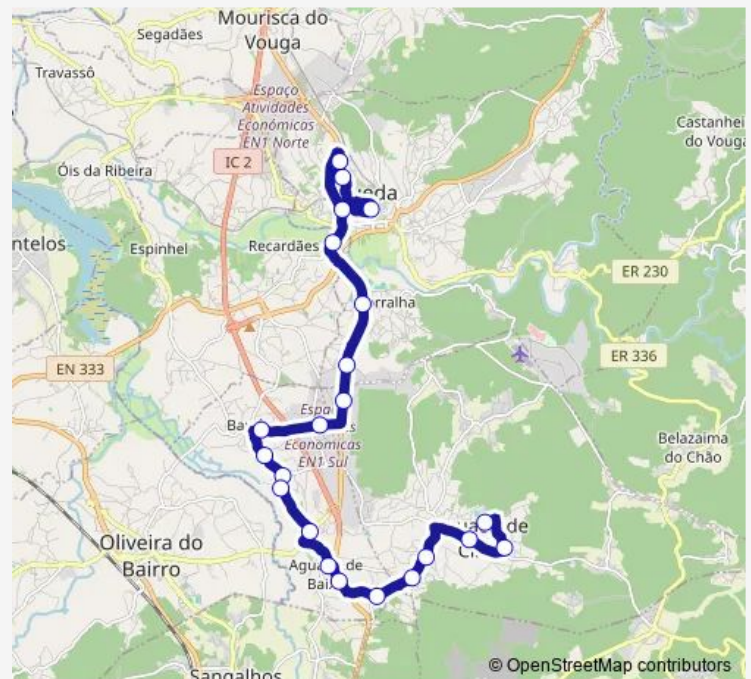

### Route schedule

Engenho — Misericórdia Gare

Monday 17:45

Tuesday 17:45

Wednesday 14:10

Thursday 17:45

Friday 17:45

Saturday —

### Route info

Direction: Engenho

Stops: 12

Trip Duration: 0 hour 25 min

7325 — Carreira 7325

**Direction**

Engenho — Misericórdia Gare

15 stops

## Route info

Direction: Misericórdia Gare

Stops: 12

Trip Duration: 0 hour 25 min