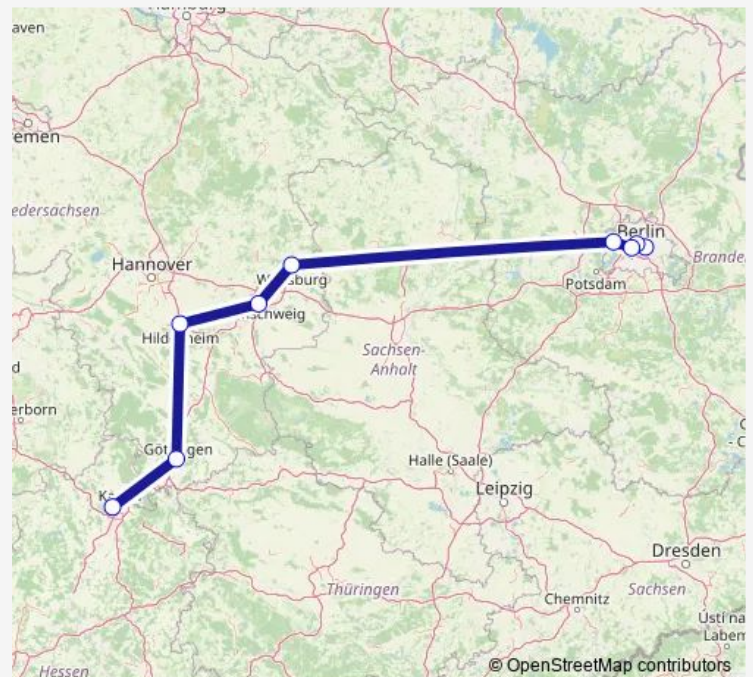

Wolfsburg Hbf

Berlin-Spandau

S+U Berlin Hauptbahnhof

Berlin Ostbahnhof

Route schedule

Kassel-Wilhelmshöhe — Berlin Ostbahnhof

Monday 06:43

Tuesday 06:43

Wednesday 06:43

Thursday 06:43

Friday 06:43

Saturday 06:43

Sunday 06:43

Route info

Direction: Kassel-Wilhelmshöhe

Stops: 8

Trip Duration: 2 hour 59 min

Direction

Berlin Ostbahnhof (Flixtrain) — Kassel-Wilhelmshöhe

8 stops

[Open route schedule](#)

Berlin Ostbahnhof (Flixtrain)

Berlin Central Station (Flixtrain)

Berlin Zoologischer Garten

Route info

Direction: Berlin Ostbahnhof (Flixtrain)

Stops: 8

Trip Duration: 3 hour 32 min

Direction

Berlin Ostbahnhof (Flixtrain) — Kassel-Wilhelmshöhe

9 stops

[Open route schedule](#)