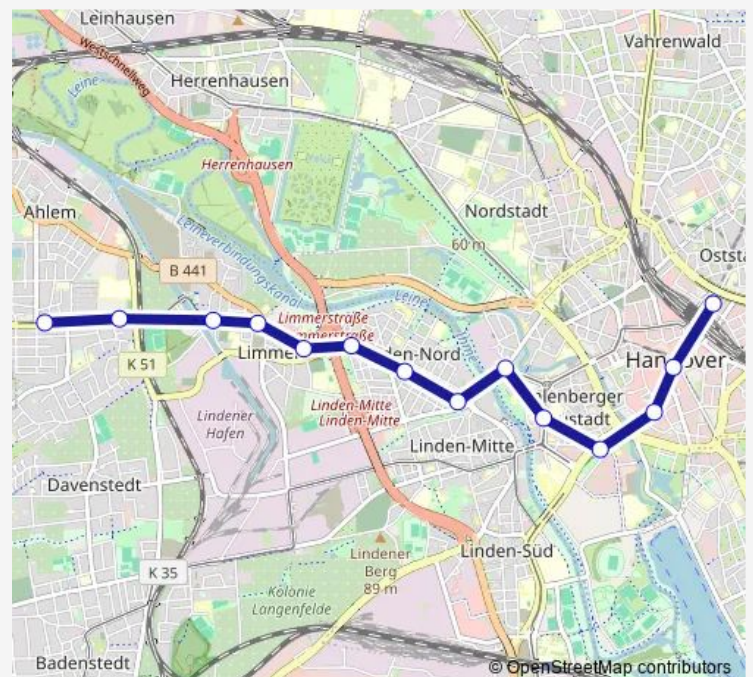

### Direction

Hannover Ahlem — Hannover Hauptbahnhof

14 stops

[Open route schedule](#)

Hannover Ahlem

Hannover Ehrhartstraße

Hannover Brunnenstraße

Hannover Harenberger Straße

### Route schedule

Hannover Ahlem — Hannover Hauptbahnhof

Monday	—
Tuesday	24:48-02:48 <sup>+1</sup>
Wednesday	03:18-04:48
Thursday	—
Friday	24:48-02:48 <sup>+1</sup>
Saturday	03:48-02:48 <sup>+1</sup>
Sunday	03:48

### Route info

Direction: Hannover Ahlem

Stops: 14

Trip Duration: 0 hour 20 min

**Direction**

Hannover Hauptbahnhof — Hannover Ahlem

14 stops

[Open route schedule](#)

## Route schedule

Hannover Hauptbahnhof — Hannover Ahlem

Monday	—
Tuesday	25:20-02:50 <sup>+1</sup>
Wednesday	03:20-04:50
Thursday	—
Friday	25:18-02:18 <sup>+1</sup>
Saturday	03:18-02:18 <sup>+1</sup>
Sunday	03:18-04:18