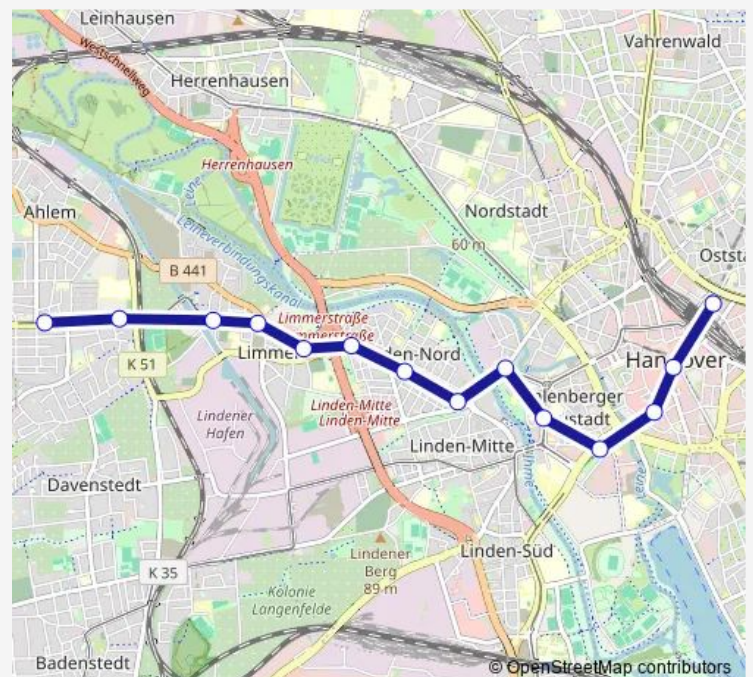

### Route schedule

Hannover Ahlem — Hannover Hauptbahnhof

Monday	—
Tuesday	—
Wednesday	—
Thursday	—
Friday	24:48-02:48 <sup>+1</sup>
Saturday	03:48-02:48 <sup>+1</sup>
Sunday	03:48

### Route info

Direction: Hannover Ahlem

Stops: 14

Trip Duration: 0 hour 20 min

Hannover Ehrhartstraße

Hannover Ahlem

## Route schedule

Hannover Hauptbahnhof — Hannover Ahlem

Monday	—
Tuesday	—
Wednesday	—
Thursday	—
Friday	25:18-02:18 <sup>+1</sup>
Saturday	03:18-02:18 <sup>+1</sup>
Sunday	03:18-04:18