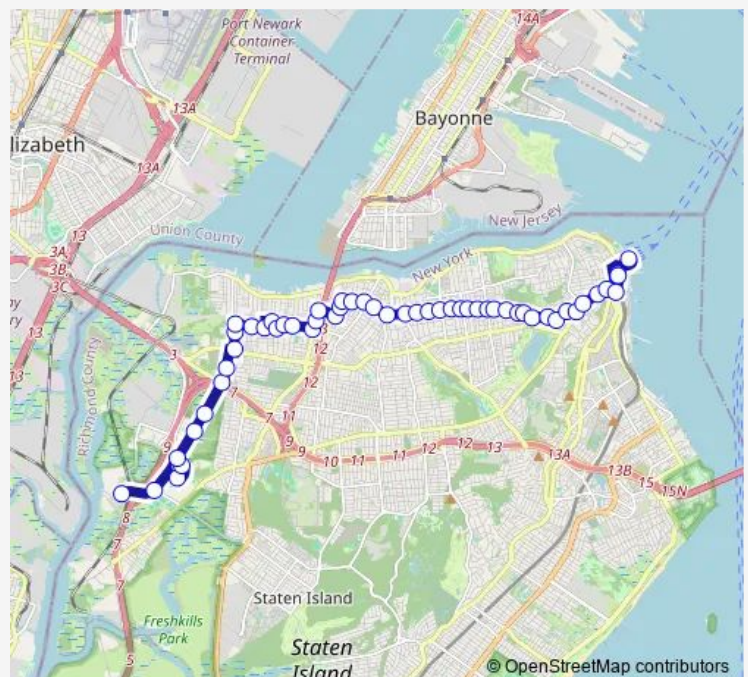

### Route schedule

Saint George Ferry/Ramp C S46 & S96 — South AV/West Shore Plaza

Monday 00:00-23:30

Tuesday 00:00-23:30

Wednesday 00:00-23:30

Thursday 00:00-23:30

Friday 00:00-23:30

Saturday 00:00-23:30

### Route info

Direction: Saint George Ferry/Ramp C S46 & S96

Stops: 54

Trip Duration: 0 hour 55 min

S46 — St. George - West Shore Plaza

Castleton AV/Barker St

Castleton AV/Taylor St

Castleton AV/Clove Rd