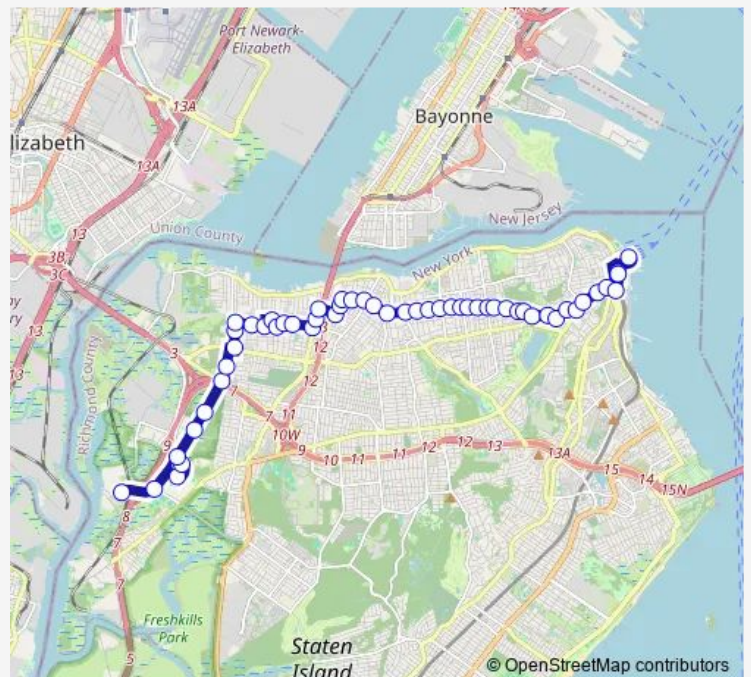

Castleton AV/Haven Esplanade

Castleton AV/Woodstock Av

Castleton AV/Webster Av

Victory Blvd/Cebra Av

Victory Blvd/Jersey St

Victory Blvd/ Brook St

Victory Blvd/VAN Duzer St

Victory Blvd/BAY St

Thursday 14:25

Friday 14:25

Saturday —

Sunday —

Route info

Direction: Brighton AV/Castleton Av

Stops: 13

Trip Duration: 0 hour 11 min

S46 — St. George - West Shore Plaza

## Direction

Saint George Ferry/Ramp B S74 & S84 — Grandview AV/Forest Av

43 stops

[Open route schedule](#)

Saint George Ferry/Ramp B S74 & S84

BAY ST/Nick Laporte Pl

BAY ST/Central Av

Victory Blvd/BAY St