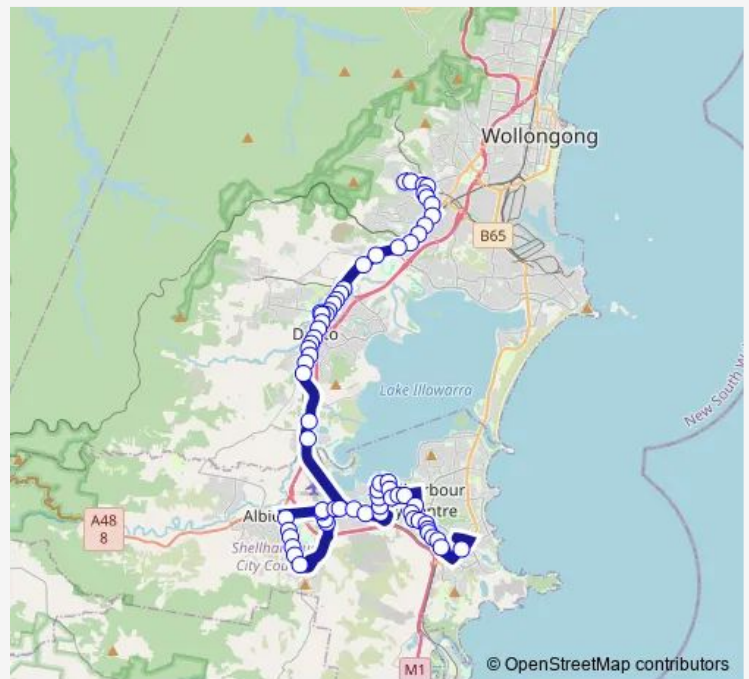

Route schedule

Derribong Dr Before Odenpa Rd — Shellharbour Bus Depot, Shellharbour Rd

Monday	15:37
Tuesday	15:37
Wednesday	15:37
Thursday	15:37
Friday	15:37
Saturday	—
Sunday	—

Route info

Direction: Derribong Dr Before Odenpa Rd

Stops: 68

Trip Duration: 1 hour 16 min

S122 — Illawarra Christian School to Shellharbour Depot via Albion Park **BusMaps**

Bong Bong Rd Opp Dapto Leagues Club

Dapto Station, Station St

Dapto Leagues Club, Bong Bong Rd

Sunday —

Route info

Direction: Shellharbour Bus Depot, Shellharbour Rd

Stops: 76

Trip Duration: 1 hour 17 min

Central Av Opp Madden St

Central Av Opp Industrial Rd

Princes Hwy After Colden Dr

Princes Hwy Before Woollybutt Dr

Tongarra Rd Opp Albion Park Rail Public School

Tongarra Rd Opp Mcdonald Park

Tongarra Rd Before Croome Rd

Croome Rd At Maple St

Croome Rd Before Cedar St

Albion Park Cemetery, Croome Rd