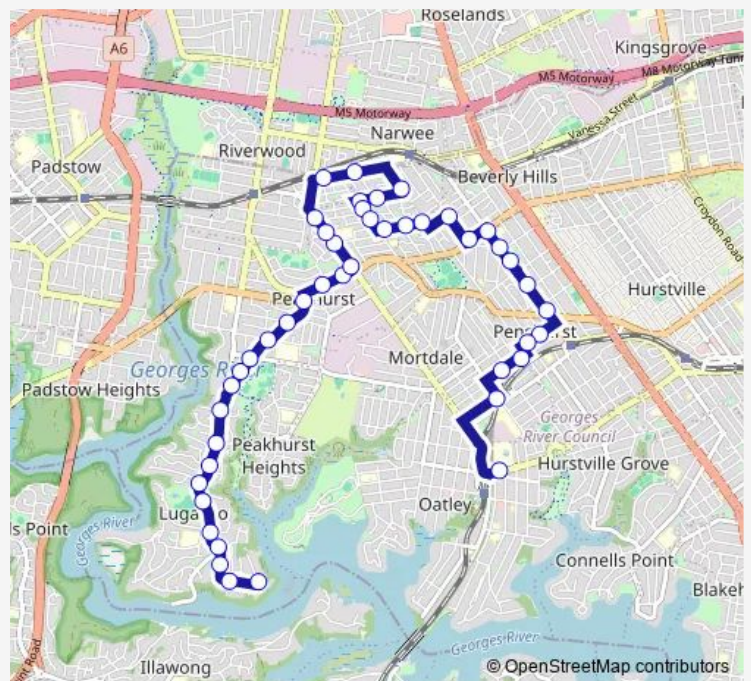

School Bus S122 Lugarno (Boronia Pde) to Penshurst

[Go to website](#)

Direction

Boronia Pde Before Woodlands Av — Georges River College Oatley Senior Campus, Hurstville Rd

45 stops

[Open route schedule](#)

Forest Rd Before Pearce Av

Forest Rd At Hugh Av

Bonds Rd After Forest Rd

Bonds Rd Opp Bailey Pde

Bonds Rd Opp Peakhurst Public School

Route schedule

Boronia Pde Before Woodlands Av — Georges River College Oatley Senior Campus, Hurstville Rd

Monday 07:53

Tuesday 07:53

Wednesday 07:53

Thursday 07:53

Friday 07:53

Saturday —

Sunday —

Route info

Direction: Boronia Pde Before Woodlands Av

Stops: 45

Trip Duration: 0 hour 40 min

S122 — Lugarno (Boronia Pde) to Penshurst

Bonds Rd Opp Meadowland Rd

Broadarrow Rd Opp Mona Rd

Broadarrow Rd Opp Flora St

Narwee Park, Mountview Av