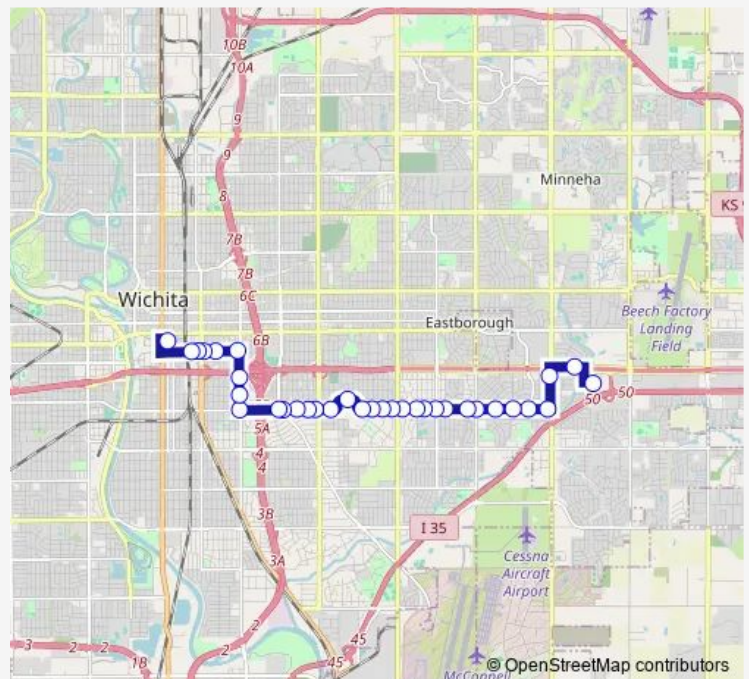

Bus Route29: Hydraul Route29: Hydraulic-Elincoln-Town

[Go to website](#)

**Direction**

Dccca — Transit Center

34 stops

[Open route schedule](#)

- Dccca
- Best Western East
- Rock and Orme Ib
- Lincoln and Rock Ib
- Lincoln and Armour Ib
- Lincoln and Gouverneur Ib
- Lincoln and Apache Ib
- Lincoln and Woodlawn Ib
- Lincoln and Fabrique Ib
- Lincoln and Lightner Ib
- Lincoln and Edgemoor Ib
- Lincoln and Beverly Ib
- Lincoln and Pinecrest Ib
- Lincoln and Glendale Ib
- Lincoln and Dellrose Ib
- Lincoln and Terrace Ib
- Lincoln and Belmont Ib
- Lincoln and Fountain Ib
- Morris & Roosevelt Inbd
- Lincoln and Vassar Ib
- Lincoln and Hillside Ib

Route schedule

Dccca — Transit Center

Monday	05:40-19:05
Tuesday	05:40-19:05
Wednesday	05:40-19:05
Thursday	05:40-19:05
Friday	05:40-19:05
Saturday	06:43-17:47
Sunday	—

Route info

Direction: Dccca

Stops: 34

Trip Duration: 0 hour 28 min

Route29: Hydraul — Route29: Hydraulic-Elincoln-Town **BusMaps**

Lincoln and Chautauqua Ib

Lincoln and Volutsia Ib

Lincoln and Green Ib

Lincoln and Grove Ib

Lincoln and Hydraulic Ib

**Direction**

Transit Operations Center — Dccca

40 stops

[Open route schedule](#)

Transit Operations Center

Waterman and Washington Ob

Waterman and Pattie Ob

Waterman and Ellis Ob