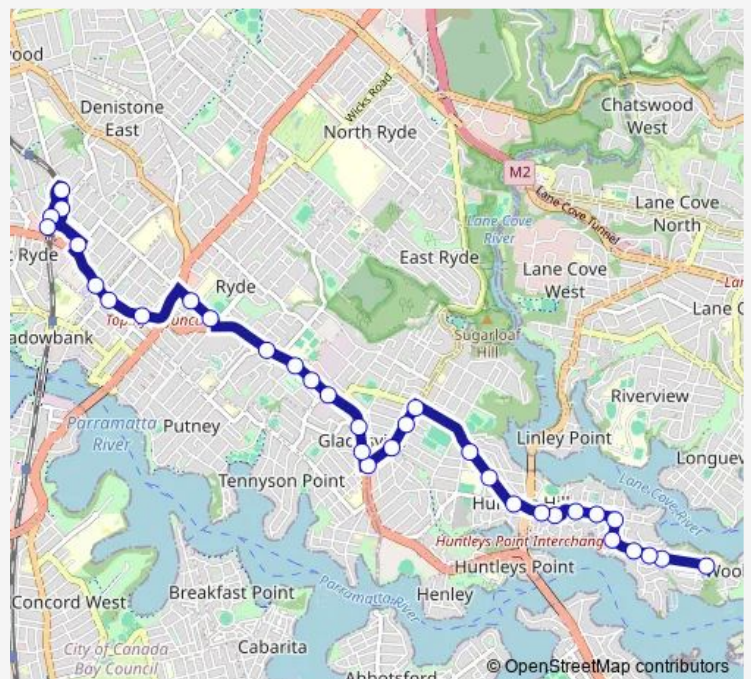

Woolwich Rd Opp Marist Sisters College, Stand A — West Ryde Station, Stand D

Monday	15:38-15:40
Tuesday	15:38-15:40
Wednesday	15:38-15:40
Thursday	14:53-14:54
Friday	15:38-15:40
Saturday	—
Sunday	—

**Route info**

Direction: Woolwich Rd Opp Marist Sisters College, Stand A

Stops: 33

Trip Duration: 0 hour 37 min

Victoria Rd At Weaver St

Ryde Aquatic Leisure Centre, Victoria Rd

St Charles Primary School, Victoria Rd

Blaxland Rd Before Hatton St

Blaxland Rd Opp Top Ryde Community Health Centre

Victoria Rd At Belmore St

Victoria Rd Before Bowden St

Victoria Rd At Forsyth St

Hermitage Rd Before Herbert St

Ryedale Rd Opp Ryde Eastwood Leagues Club

Ryedale Rd Before Marlow Av

## Route info

Direction: West Ryde Station, Stand D

Stops: 40

Trip Duration: 0 hour 32 min

Ryde Rd Before Park Rd

Ryde Rd At Abigail St

Ryde Rd Opp St Joseph's College

Gladesville Rd Before Joubert St North