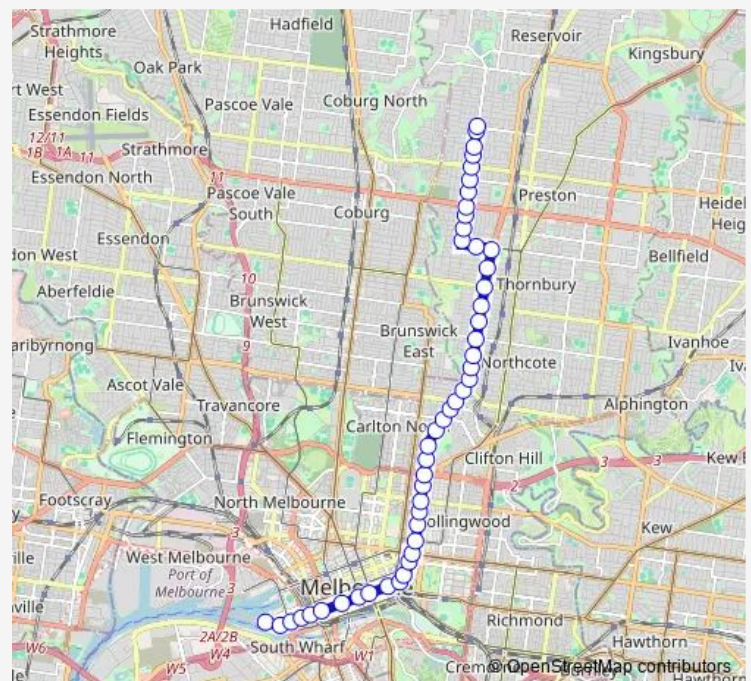

Tram 11 Victoria Harbour Docklands - West Preston

[Go to website](#)

Direction

47-West Preston/Gilbert Rd (Preston) — D18-Bourke St/Collins St (Docklands)

49 stops

[Open route schedule](#)

47-West Preston/Gilbert Rd (Preston)

26-Clarke St/St Georges Rd (Northcote)

Route schedule

47-West Preston/Gilbert Rd (Preston) — D18-Bourke St/Collins St (Docklands)

Monday 05:21-23:59

Tuesday 05:21-23:59

Wednesday 05:21-23:59

Thursday 05:21-23:59

Friday 05:21-00:55⁺¹

Saturday 05:26-00:58⁺¹

Sunday 05:40-24:00

Route info

Direction: 47-West Preston/Gilbert Rd (Preston)

Stops: 49

Trip Duration: 0 hour 49 min

11 — Victoria Harbour Docklands - West Preston

15-St David St/Brunswick St (Fitzroy)

14-King William St/Brunswick St (Fitzroy)

13-Gertrude St/Brunswick St (Fitzroy)

12-St Vincents Plaza/Victoria Pde (East Melbourne)

11-Albert St/Gisborne St (East Melbourne)