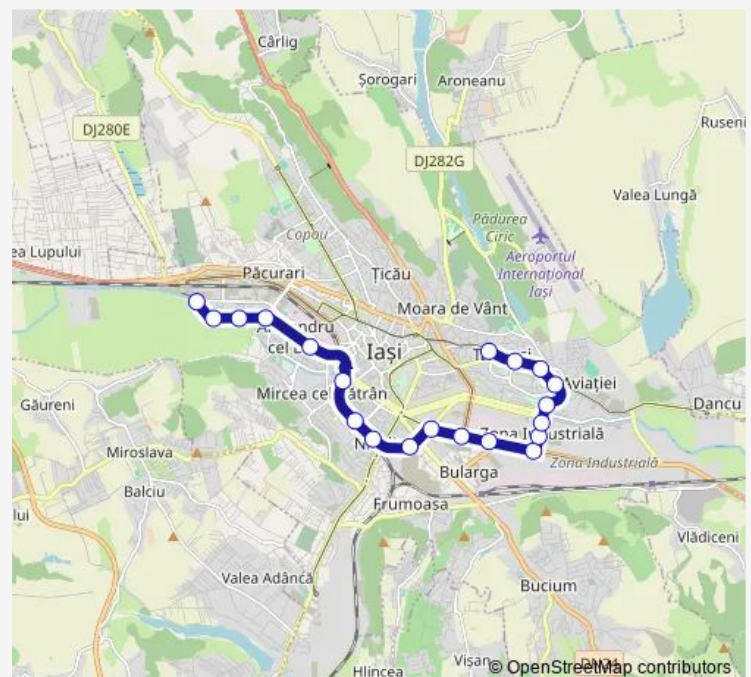

Piaa Nicolina

Gara Internaională

Podul de Piatră

Minerva

Zimbru

Bicaz

Columnei

Dacia

Route schedule

Tătărai Nord — Dacia

Monday 05:00-22:44

Tuesday 05:00-22:44

Wednesday 05:00-22:44

Thursday 05:00-22:44

Friday 05:00-22:44

Saturday 05:00-22:40

Sunday 05:00-22:40

Route info

Direction: Tătărai Nord

Stops: 18

Trip Duration: 0 hour 37 min

Direction

Dacia — Tătărai Nord

20 stops

Tuesday 04:23-22:07

Wednesday 04:23-22:07

Thursday 04:23-22:07

Friday 04:23-22:07

Saturday 04:24-22:14

Sunday 04:24-22:14

Route info

Direction: Dacia