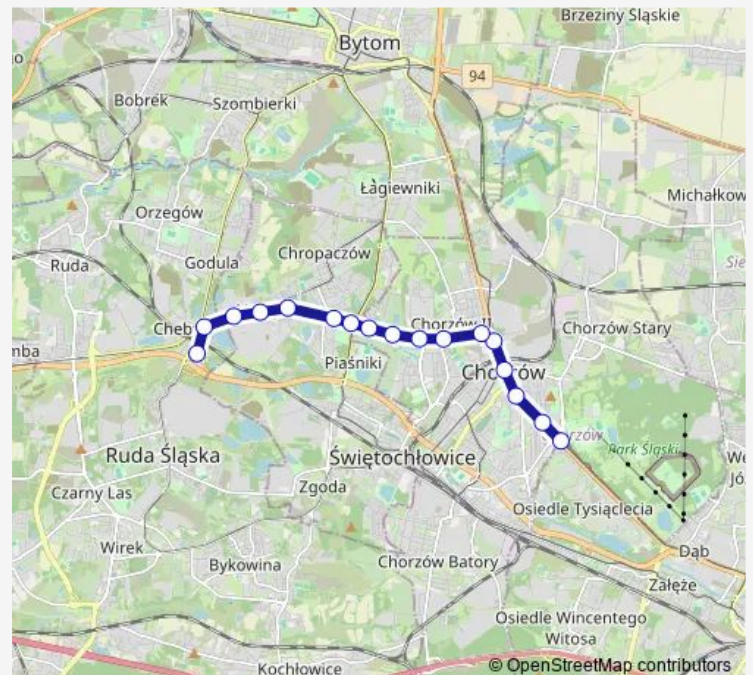

Direction

Chorzów Stadion Śląski — Chebzie Pętla

17 stops

[Open route schedule](#)

Chorzów Stadion Śląski

Chorzów Aks

Chorzów Teatr Rozrywki

Chorzów Rynek

Chorzów Muzeum Hutnictwa

Chorzów Targowisko

Chorzów Styczyńskiego

Chorzów Wodociągi

Chorzów Szarlociniec

Chorzów Pokoju

Piaśniki Skrzyżowanie

Piaśniki Szpital

Lipiny Kościół

Lipiny Targowisko

Lipiny Zakłady Silesia

Chebzie Pawła

Chebzie Pętla

Route schedule

Chorzów Stadion Śląski — Chebzie Pętla

Monday 05:04

Tuesday 05:04

Wednesday 05:04

Thursday 05:04

Friday 05:04

Saturday —

Sunday —

Route info

Direction: Chorzów Stadion Śląski

Stops: 17

Trip Duration: 0 hour 26 min