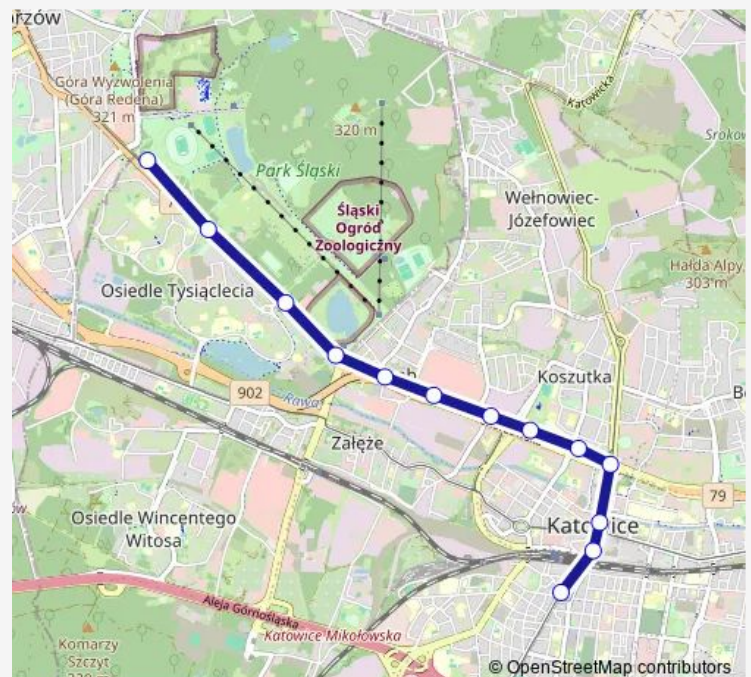

Tram 11

[Go to website](#)

Direction

undefined — undefined

0 stops

[Open route schedule](#)

Route schedule

undefined — undefined

Monday 00:08-23:08

Tuesday 00:08-23:08

Wednesday 00:08-23:08

Thursday 00:08-23:08

Friday 00:08-23:08

Saturday 00:08-23:08

Sunday 00:08-23:08

Route info

Direction:

Stops: 0

Trip Duration: – min

Direction

Chorzów Stadion Śląski Pętla Zach. — Katowice Plac Miarki

13 stops

[Open route schedule](#)

Chorzów Stadion Śląski Pętla Zach.

Wednesday 23:47

Thursday 23:47

Friday 23:47

Saturday 23:47

Sunday 23:47

Route info

Direction: Chorzów Stadion Śląski Pętla Zach.

Stops: 13