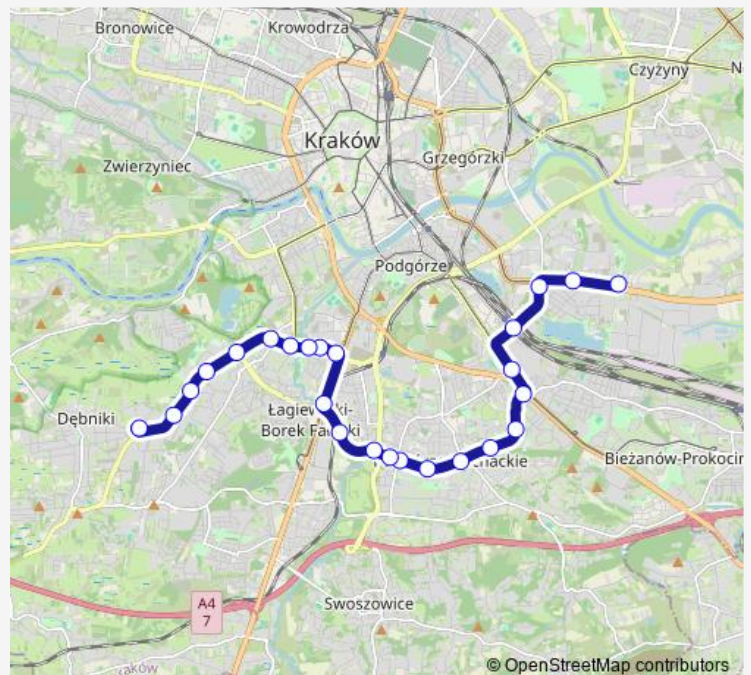

Thursday 04:30-05:45

Friday 04:30-05:45

Saturday 06:04

Sunday 09:24

Route info

Direction: Łagiewniki

Stops: 14

Trip Duration: 0 hour 22 min

Direction

Chmieleniec — Pt

10 stops

[Open route schedule](#)

Chmieleniec

Kampus Uj

Ruczaj

Norymberska