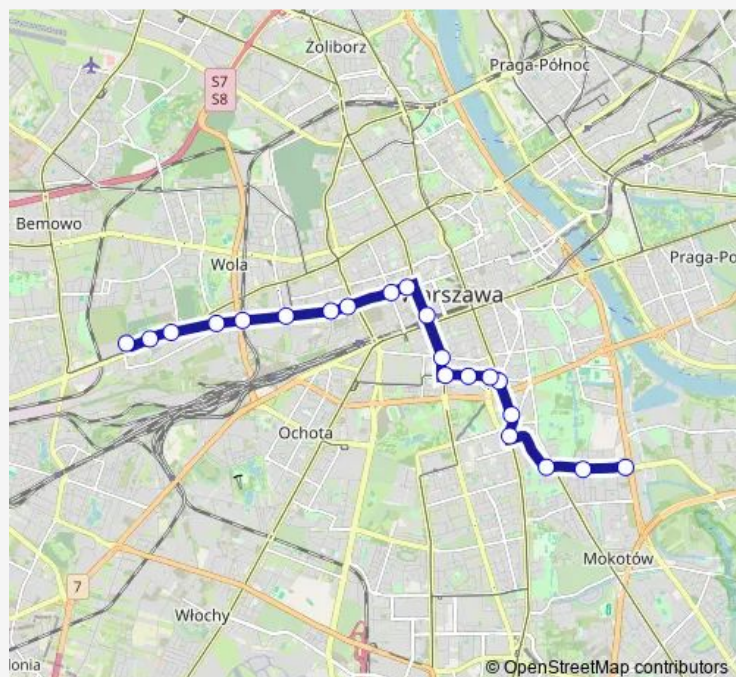

### Route schedule

Cm. Wolski 05 — Woronicza 10

Monday 08:54-23:35

Tuesday 08:54-23:35

Wednesday 08:54-23:35

Thursday 08:54-23:35

Friday 08:54-23:35

Saturday —

### Route info

Direction: Cm. Wolski 05

Stops: 22

Trip Duration: 0 hour 33 min