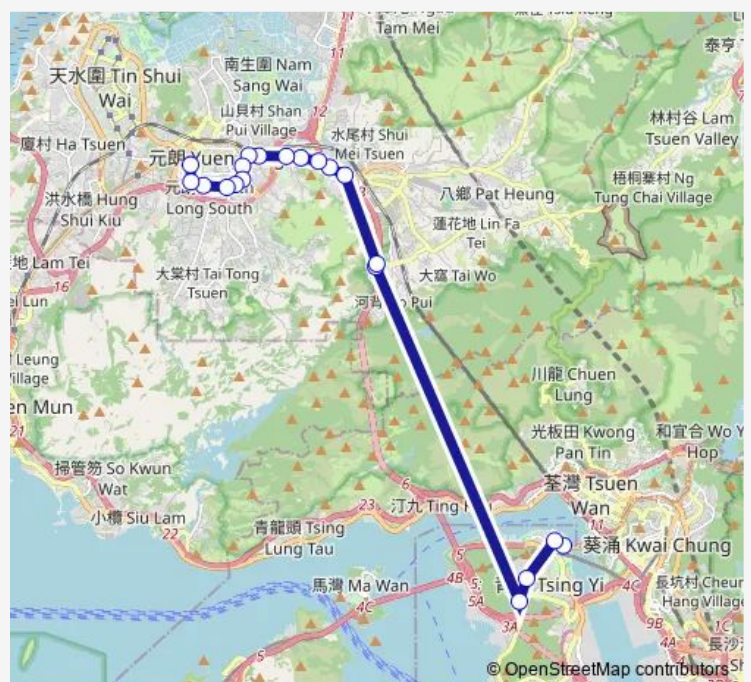

[Kmb] Tung Shing Lei|[Lrtfeeder] Tung Shing LEI (Near POK OI Hospital)|[Lwb] Tung Shing Lei

[Ctb] AU Tau, KAM TIN Road|[Kmb] AU Tau|[Lwb] AU Tau

[Ctb] HA KO PO Tsuen, KAM TIN Road|[Kmb] HA KO PO Tsuen|[Lwb] HA KO PO Tsuen

[Ctb] KO PO Tsuen, KAM TIN Road|[Kmb] KO PO Tsuen|[Lwb] KO PO Tsuen

[Kmb] TAI LAM Tunnel Bbi

Route schedule

[Kmb] Yuen Long Park BUS Terminus|[Lrtfeeder] Yuen Long Park — [Kmb+Ctb] Tsing Yi Station/
Tsing Yi Station|[Kmb] Tsing Yi Station

Monday	05:35-23:45
Tuesday	05:35-23:45
Wednesday	05:35-23:45
Thursday	05:35-23:45
Friday	05:35-23:45
Saturday	05:35-23:45
Sunday	05:35-23:45

Route info

Direction: [Kmb] Yuen Long Park BUS Terminus|[Lrtfeeder] Yuen Long Park

Stops: 21

Trip Duration: 0 hour 51 min

■ 68E — Yuen Long Park - Tsing Yi Station

[Ctb] TAI LAM Tunnel Toll Plaza[[Kmb] TAI LAM Tunnel
Bbi][Lwb] TAI LAM Tunnel Bbi

[Ctb] Ching WAH Court, Tsing YI Road West[[Kmb] Ching
WAH Court][Lwb] Ching WAH Court