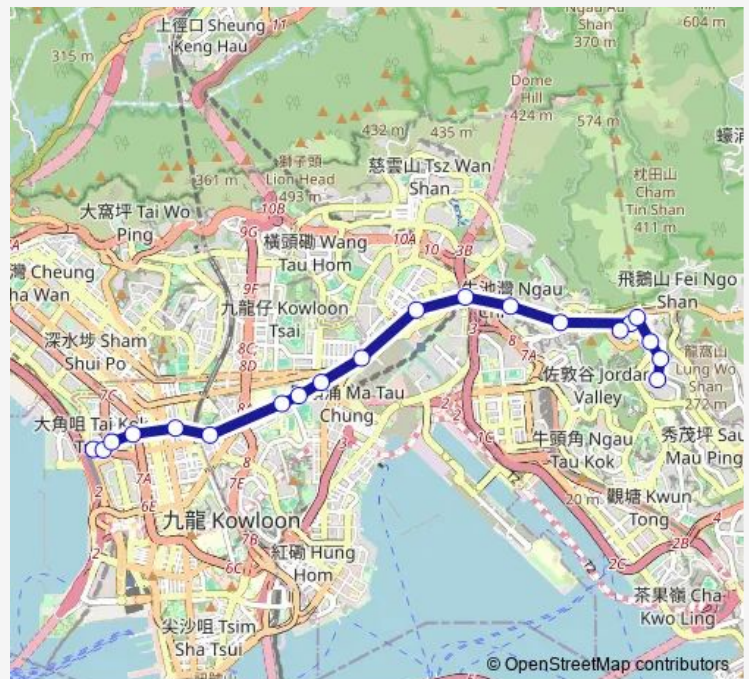

[Ctb] Beech Street[[Kmb+Ctb] Beech Street/
New Kowloon Plaza, Beech Street[[Kmb] Beech Street

[Kmb] FUK Tsun Street

[Ctb] FA Yuen Street Market, Mong KOK Road[[Kmb] Mong KOK Road

[Ctb] Kadoorie Avenue, Argyle Street[[Kmb] Kadoorie Avenue

[Ctb] Hospital Authority Building, Argyle Street[[Kmb] Hospital Authority Building

[Ctb] Hong Kong EYE Hospital, Argyle Street[[Kmb] Hong Kong EYE Hospital

[Ctb] Evangel Hospital, Argyle Street[[Kmb] Evangel Hospital

[Ctb] Regal Oriental Hotel, Prince Edward Road East[[Kmb+Ctb] Kowloon City BBI - Regal Oriental Hotel/
Regal Oriental Hotel, Prince Edward Road East[[Kmb] Kowloon City BBI - Regal Oriental Hotel

[Ctb] King TAI Street, Prince Edward Road East[[Kmb] King TAI Street

[Ctb] Choi Hung Estate, Prince Edward Road East[[Kmb+Ctb] Choi Hung Estate/
Choi Hung Estate, Prince Edward Road East[[Kmb] Choi Hung Estate

[Ctb] Ngau CHI WAN Market, Clear Water BAY Road[[Kmb] Ngau CHI WAN BBI - Ngau CHI WAN Mar-

Route schedule

[Kmb] Olympic Station BUS Terminus — [Ctb] Shun TIN Estate[[Kmb+Ctb] Shun TIN BUS Terminus/
Shun TIN Estate[[Kmb] Shun TIN BUS Terminus

Monday	18:10
Tuesday	18:10
Wednesday	18:10
Thursday	18:10
Friday	18:10
Saturday	—
Sunday	—

Route info

Direction: [Kmb] Olympic Station BUS Terminus

Stops: 20

Trip Duration: 0 hour 40 min

■ 27X — Shun TIN - Olympic Station