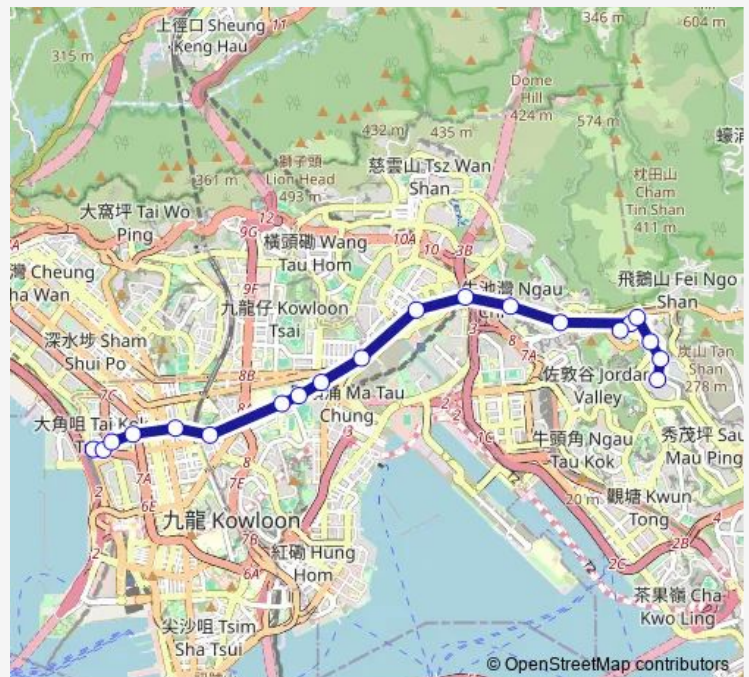

### Route info

Direction: [Kmb] Olympic Station BUS Terminus

Stops: 20

Trip Duration: 0 hour 35 min

■ 27x — Shun TIN - Olympic Station

ket[[Kmb] Ngau CHI WAN BBI - Ngau CHI WAN Market/<Br>Ngau CHI WAN Market, Clear Water BAY Road