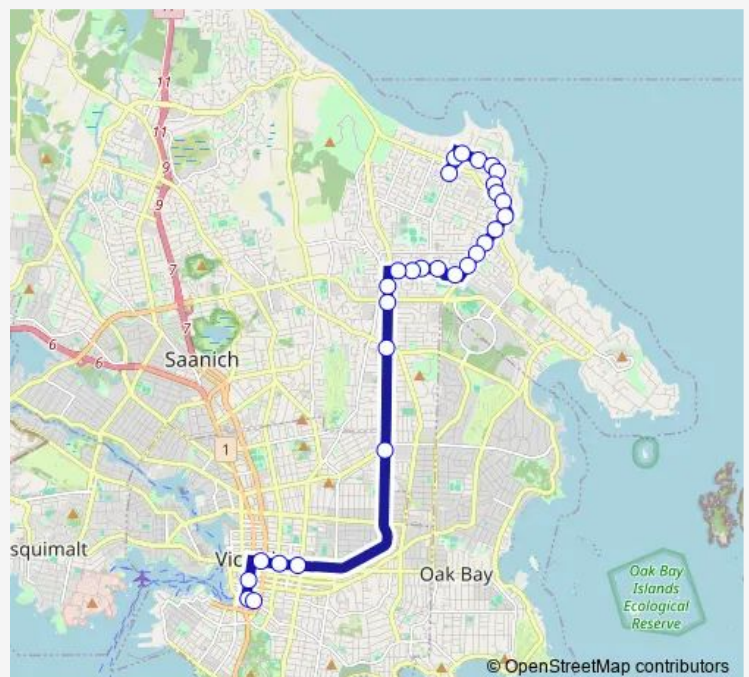

Blair Ave at Magdelin St

Shelbourne St at University Heights

Shelbourne St at Mckenzie Ave

Route schedule

Tyndall Ave at Grandview Dr — Fairfield Rd at Blanshard St

Monday 07:16-08:12

Tuesday 07:16-08:12

Wednesday 07:16-08:12

Thursday 07:16-08:12

Friday 07:16-08:12

Saturday —

Sunday —

Route info

Direction: Tyndall Ave at Grandview Dr

Stops: 29

Trip Duration: 0 hour 39 min

27X — Downtown Express

Shelbourne St at Cedar Hill X Rd

Shelbourne St at Hillside Ave

Pandora Ave at Cook St

Pandora Ave at Quadra St

Pandora Ave at Blanshard St

Douglas St at Fort St

Burdett Ave at Douglas St

Fairfield Rd at Blanshard St

Direction

Shelbourne St at Mckenzie Ave — Tyndall Ave at Grandview Dr

11 stops

[Open route schedule](#)

Shelbourne St at Mckenzie Ave

Shelbourne St at Blair Ave

Shelbourne St at Feltham Rd