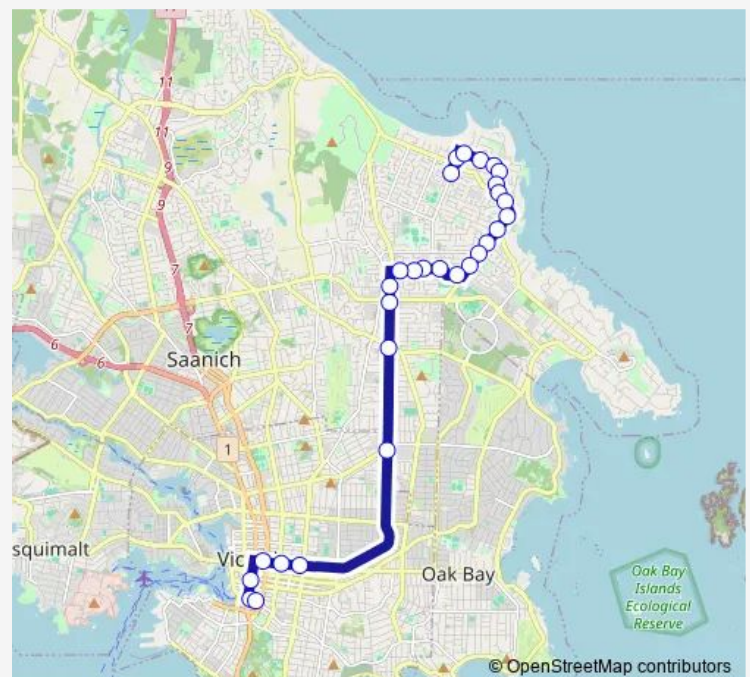

Blair Ave at Magdelin St

Shelbourne St at University Heights

Shelbourne St at Mckenzie Ave

Route schedule

Tyndall Ave at Grandview Dr — Fairfield Rd at Blanshard St

Monday 07:16-08:12

Tuesday 07:16-08:12

Wednesday 07:16-08:12

Thursday 07:16-08:12

Friday 07:16-08:12

Saturday —

Sunday —

Route info

Direction: Tyndall Ave at Grandview Dr

Stops: 29

Trip Duration: 0 hour 35 min

27x — Downtown Express

Shelbourne St at Cedar Hill X Rd

Shelbourne St at Hillside Ave

Pandora Ave at Cook St

Pandora Ave at Quadra St

Pandora Ave at Blanshard St

Douglas St at Fort St

Burdett Ave at Douglas St

Fairfield Rd at Blanshard St

Direction

Shelbourne St at Mckenzie Ave — Tyndall Ave at Grandview Dr

11 stops

[Open route schedule](#)

Shelbourne St at Mckenzie Ave

Shelbourne St at Blair Ave

Shelbourne St at Feltham Rd