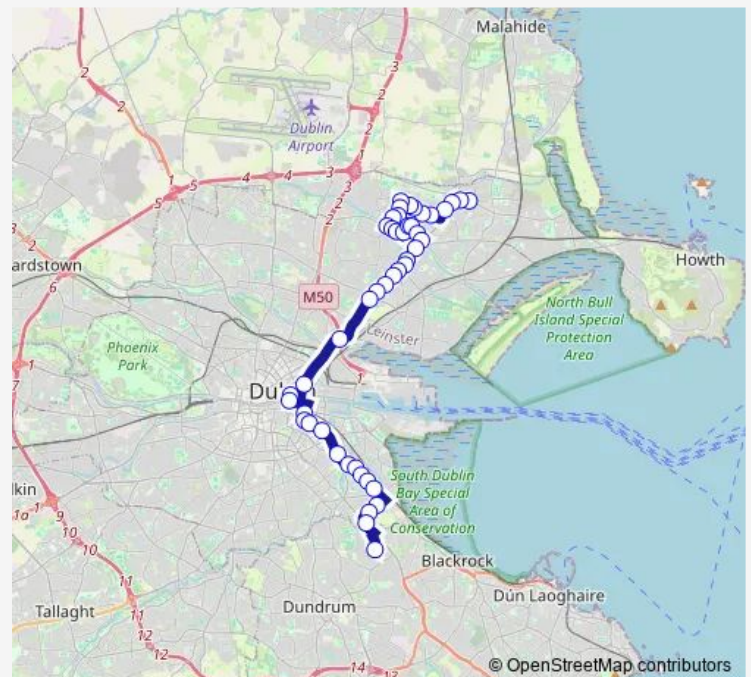

Bus 27X Clare Hall - UCD Belfield

[Go to website](#)

Direction

Ucd — Donaghmede Roundabout

43 stops

[Open route schedule](#)

- Ucd
- UCD Belfield
- Rte
- Nutley Avenue
- Merrion Centre
- Netherlands Embassy
- Wanderers Fc
- Shrewsbury Road
- British Embassy
- RDS Ballsbridge
- Lansdowne Park
- Mount Street Bridge
- Holles Street
- Clare Street
- Pearse Station
- Busáras
- Marino College
- Donnycarney Church
- Elm Mount Road
- Killester Avenue
- Mornington Grove

Route schedule

Ucd — Donaghmede Roundabout

Monday	17:05
Tuesday	17:05
Wednesday	17:05
Thursday	17:05
Friday	17:05
Saturday	—
Sunday	—

Route info

Direction: Ucd

Stops: 43

Trip Duration: 1 hour 34 min

27X — Clare Hall - UCD Belfield

Mask Avenue

Coolock Village

Coolock Village

Brookville Crescent

Greencastle Road

Greencastle Avenue

Adare Road

Bunratty Avenue

Thursday 07:35-08:05

Friday 07:35-08:05

Saturday —

Sunday —

Route info

Direction: Templeview Avenue

Stops: 46

Trip Duration: 1 hour 26 min