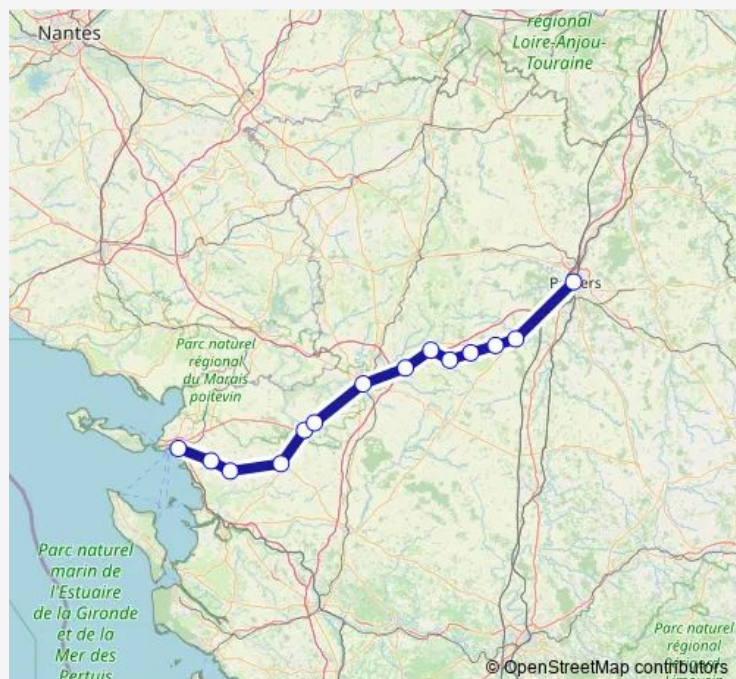

Rail L14 14. Poitiers - Niort - La Rochelle

[Go to website](#)

Direction

Poitiers — La Rochelle

14 stops

[Open route schedule](#)

Poitiers

Lusignan

Surgères

Aigrefeuille Le Thou

La Jarrie

La Rochelle

Route schedule

Poitiers — La Rochelle

Monday	05:51-19:06
Tuesday	05:51-19:06
Wednesday	05:51-19:06
Thursday	05:51-19:06
Friday	05:51-19:06
Saturday	06:52-18:12
Sunday	10:05-19:24

Route info

Direction: Poitiers

Stops: 14

Trip Duration: 1 hour 57 min

Direction

La Rochelle — Poitiers

14 stops

[Open route schedule](#)

Monday	06:00-19:30
Tuesday	06:41-19:30
Wednesday	06:41-19:30
Thursday	06:41-19:30
Friday	06:41-19:30
Saturday	06:16-18:29
Sunday	07:54-20:11

Route info

Direction: La Rochelle

Stops: 14

Trip Duration: 1 hour 48 min