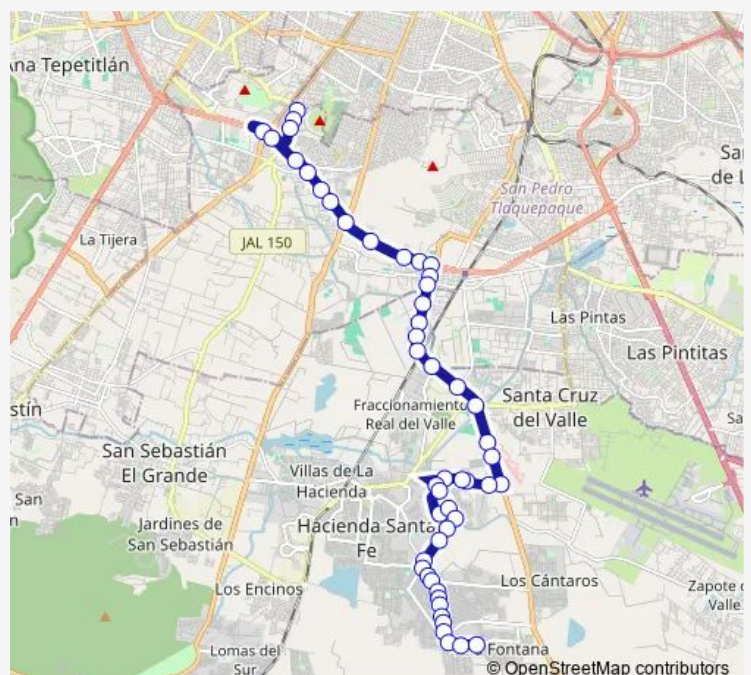

Fraccionamiento Las Luces

Fraccionamiento Las Luces

Valle Dorado Oriente

Route schedule

Cerro Canelo — Avenida Cristóbal Colón

Monday 04:30

Tuesday 04:30

Wednesday 04:30

Thursday 04:30

Friday 04:30

Saturday 04:30

Sunday 04:30

Route info

Direction: Cerro Canelo

Stops: 49

Trip Duration: 1 hour 6 min

C113-V1 — Troncal C113-V1 - 623a Chulavista - Valle Dorado

Calle Javier Mina

Calle Javier Mina

Calle Javier Mina

Valle de la Amistad

Avenida Adolf Bernard Horn Junior

Avenida Adolf Bernard Horn Junior

Avenida Adolf Bernard Horn Junior

Friday 05:34

Saturday 05:34

Sunday 05:34

Route info

Direction: Calle Ixtlilxochitl

Stops: 50

Trip Duration: 1 hour 7 min

Avenida Adolf Bernard Horn Junior