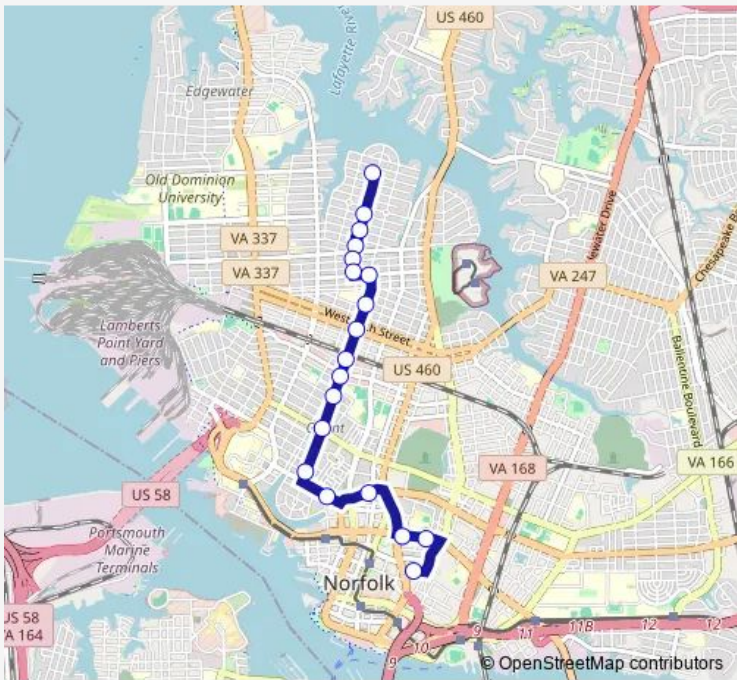

Direction
 Dntc — Newport & Rhode Island
 17 stops
[Open route schedule](#)

- Dntc
- Virginia Beach & Granby
- Olney & Mowbray
- Colonial & Boissevain
- Colonial & Graydon
- Colonial & Princess Anne
- Colonial & Washington
- Colonial & 22nd
- Colonial & 26th
- Colonial & 29th
- Colonial & 31st
- Colonial & 35th
- Newport & 37th
- Newport & Georgia
- Newport & Pennsylvania
- Newport & Connecticut
- Newport & Rhode Island

Route schedule
 Dntc — Newport & Rhode Island

Monday	06:40-17:40
Tuesday	06:40-17:40
Wednesday	06:40-17:40
Thursday	06:40-17:40
Friday	06:40-17:40
Saturday	06:40-17:40
Sunday	09:40-17:40

Route info
 Direction: Dntc
 Stops: 17
 Trip Duration: 0 hour 23 min

Direction

Newport & Rhode Island — Dntc

19 stops

[Open route schedule](#)

Newport & Rhode Island

Newport & Pennsylvania

Newport & Virginia

Newport & Georgia

Route info

Direction: Newport & Rhode Island

Stops: 19

Trip Duration: 0 hour 21 min

011 Bus time schedules and route maps are available in an offline PDF at busmaps.com. Use the busmaps.com website to see live bus times, train schedule or subway schedule, and step-by-step directions for all public transit in Norfolk