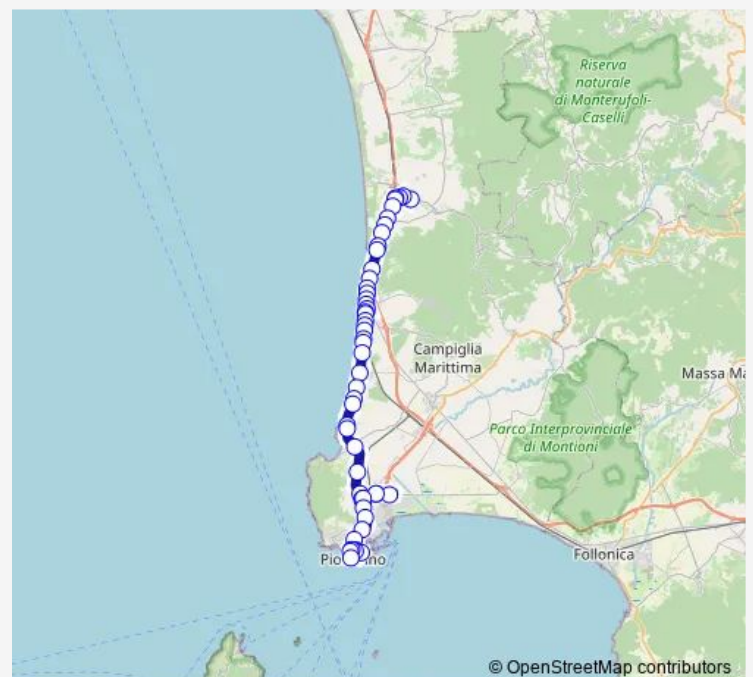

Saturday 07:05

Sunday —

Route info

Direction: Via Dei Ceralti W

Stops: 53

Trip Duration: 0 hour 50 min

Euroturst 1 W

Euroturst 2 W