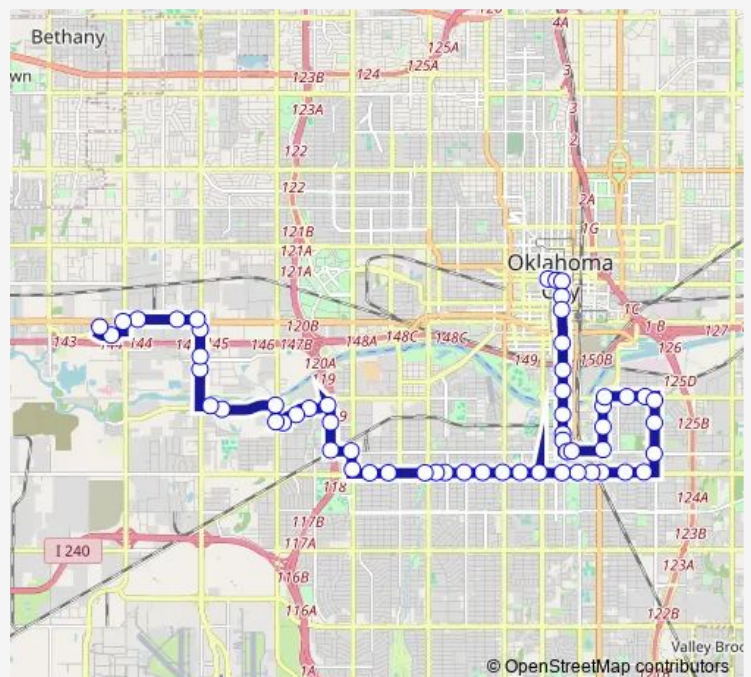

S Robinson AVE @ SW 23rd St

SW 25th ST @ S Robinson Ave

SW 25th ST @ Broadway

S Central AVE @ SE 25th St

S Central AVE @ SE 21st St

S Central AVE @ SE 17th St

SE 15th ST @ S Central Ave

SE 15th ST @ S Durland Ave

800 SE 15th St

S High AVE @ SE 15th St

S High AVE @ SE 19th St

Route schedule

Transit Center BAY C — S Greenfield Center DR @ W Reno Ave

Monday 05:35-23:05

Tuesday 05:35-23:05

Wednesday 05:35-23:05

Thursday 05:35-23:05

Friday 05:35-23:05

Saturday 07:05-18:05

Sunday 07:05-18:05

Route info

Direction: Transit Center BAY C

Stops: 59

Trip Duration: 0 hour 59 min

011 — S 29 ST Crosstown

S High AVE @ SE 25th St

SE 29th ST @ S Phillips Ave

SE 29th ST @ S Durland Ave

SE 29th ST @ Central

SE 29th ST @ Shields Blvd

SW 29th ST @ Santa Fe

SW 29th ST @ Robinson