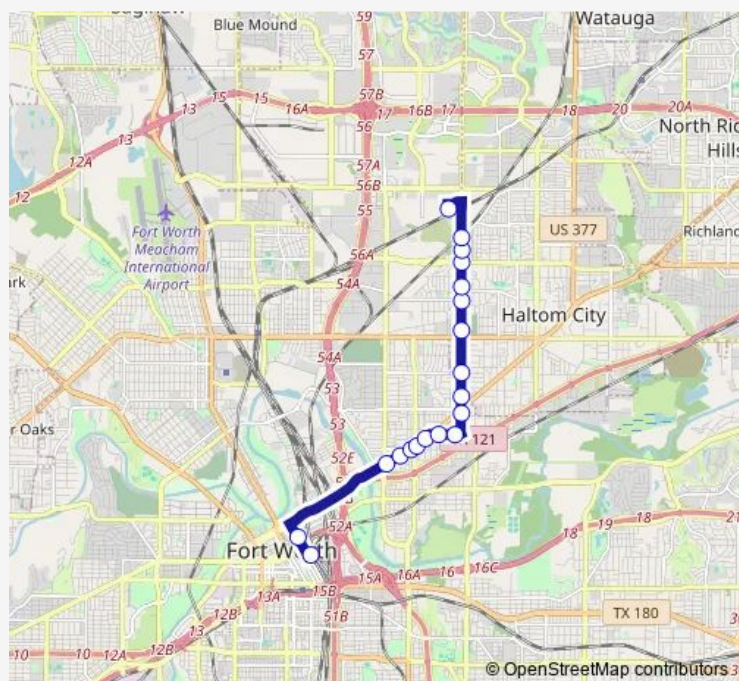

Mercantile Center Station Bay - 2

Route schedule

Fwcs - Bay - A — Mercantile Center Station Bay - 2

Monday 06:00-22:30

Tuesday 06:00-22:30

Wednesday 06:00-22:30

Thursday 06:00-22:30

Friday 06:00-22:30

Saturday 06:30-22:30

Sunday 06:30-21:30

Route info

Direction: Fwcs - Bay - A

Stops: 19

Trip Duration: 0 hour 26 min

011 — N. Beach/Mercantile Center Station

Direction

Mercantile Center Station Bay - 2 — Fwcs - Bay - A

19 stops

[Open route schedule](#)

Mercantile Center Station Bay - 2

N Beach & Stanley Keller

N Beach & Long

N Beach & Broadway

N Beach & Fossil

Monday 05:23-22:48

Tuesday 05:23-22:48

Wednesday 05:23-22:48

Thursday 05:23-22:48

Friday 05:23-22:48

Saturday 06:53-22:48

Sunday 06:53-21:48

Route info