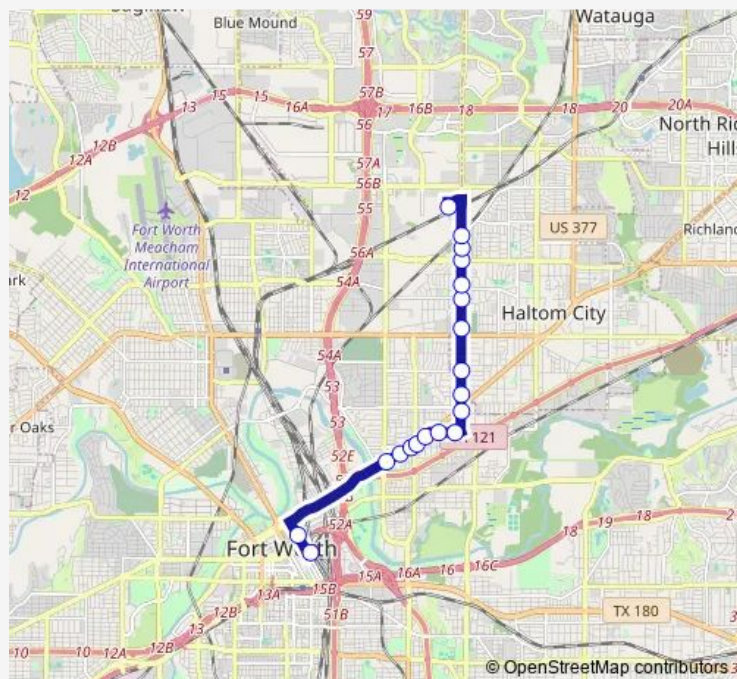

Mercantile Center Station Bay - 2

Route schedule

Fwcs - Bay - A — Mercantile Center Station Bay - 2

Monday 06:00-22:30

Tuesday 06:00-22:30

Wednesday 06:00-22:30

Thursday 06:00-22:30

Friday 06:00-22:30

Saturday 06:30-22:30

Sunday 06:30-21:30

Route info

Direction: Fwcs - Bay - A

Stops: 19

Trip Duration: 0 hour 26 min

011 — N. Beach/Mercantile Center Station

Direction

Mercantile Center Station Bay - 2 — Fwcs - Bay - A

19 stops

[Open route schedule](#)

Mercantile Center Station Bay - 2

N Beach & Stanley Keller

N Beach & Long

N Beach & Broadway

N Beach & Fossil

Monday 05:23-22:48

Tuesday 05:23-22:48

Wednesday 05:23-22:48

Thursday 05:23-22:48

Friday 05:23-22:48

Saturday 06:53-22:48

Sunday 06:53-21:48

Route info