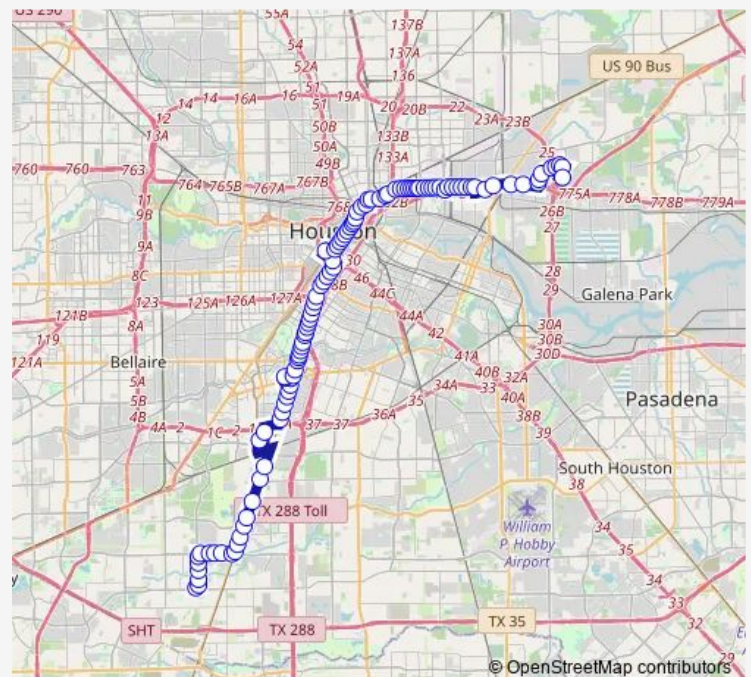

Lyons Ave @ Zoe St

Lyons Ave @ Rouse St

Lyons Ave @ Henke

Lyons Ave @ Kress St

Lyons Ave @ Hahlo St

Lyons Ave @ Shotwell St

Lyons Ave @ Sakowitz St

Fifth Ward/Denver Harbor Transit Center

Lyons Ave @ Carroll Oliver Way

Route schedule

Dividend Dr @ Currency St — Hiram Clarke Transit Center

Monday 03:50-23:00

Tuesday 03:50-23:00

Wednesday 03:50-23:00

Thursday 03:50-23:00

Friday 03:50-23:00

Saturday 03:50-22:50

Sunday 03:50-22:50

Route info

Direction: Dividend Dr @ Currency St

Stops: 111

Trip Duration: 1 hour 23 min

Lyons Ave @ Mystic St

Lyons Ave @ Solo

Lyons Ave @ Schweikhardt St

Lyons Ave @ Dan

Lyons Ave @ Waco St

Lyons Ave @ St Elmo St

Lyons Ave @ Benson St

Lyons Ave @ Worms St

Lyons Ave @ Capron St

Lyons Ave @ Bringhurst St