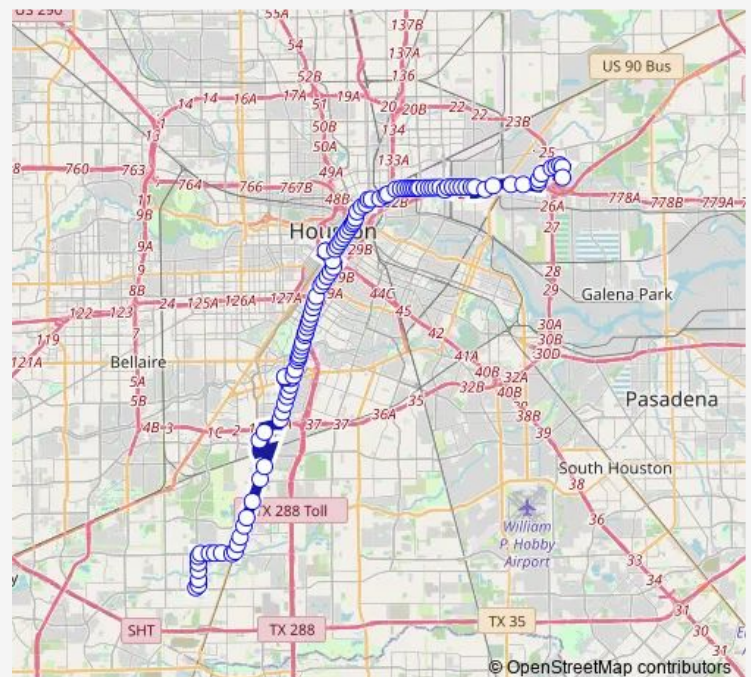

### Direction

Dividend Dr @ Currency St — Hiram Clarke Transit Center

111 stops

[Open route schedule](#)

Dividend Dr @ Currency St

Currency St @ N Loop E

Gellhorn Dr @ N Loop E

Gellhorn Dr @ E Loop N Mb1

Lyons Ave @ Zoe St

Lyons Ave @ Rouse St

Lyons Ave @ Henke

Lyons Ave @ Kress St

Lyons Ave @ Hahlo St

Lyons Ave @ Shotwell St

Lyons Ave @ Sakowitz St

Fifth Ward/Denver Harbor Transit Center

### Route schedule

Dividend Dr @ Currency St — Hiram Clarke Transit Center

Monday 03:50-23:00

Tuesday 03:50-23:00

Wednesday 03:50-23:00

Thursday 03:50-23:00

Friday 03:50-23:00

Saturday 03:50-22:50

### Route info

Direction: Dividend Dr @ Currency St

Stops: 111

Trip Duration: 1 hour 26 min

011 — Almeda / Lyons

Lyons Ave @ Mystic St

Lyons Ave @ Solo

Lyons Ave @ Schweikhardt St