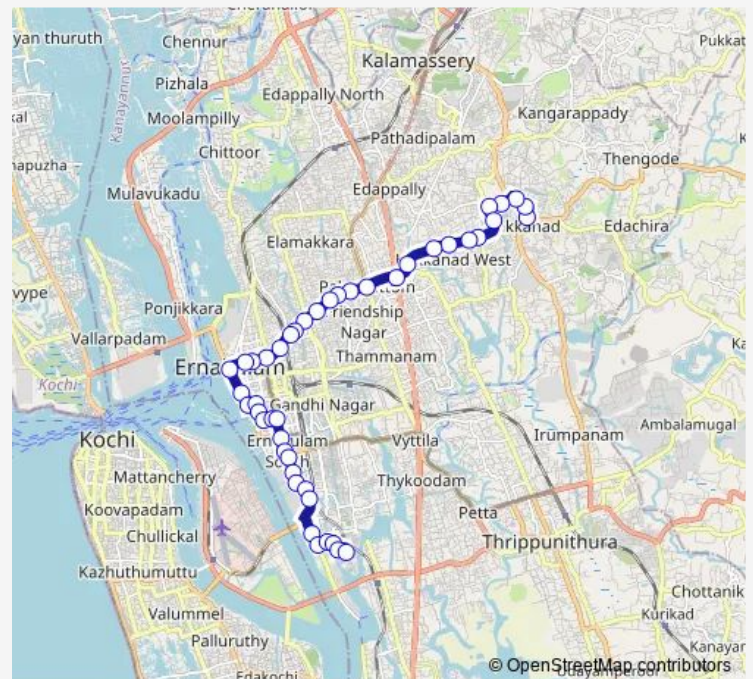

Thursday 06:00

Friday 06:00

Saturday 06:00

Sunday 06:00

Route info

Direction: School Padi

Stops: 43

Trip Duration: 0 hour 47 min