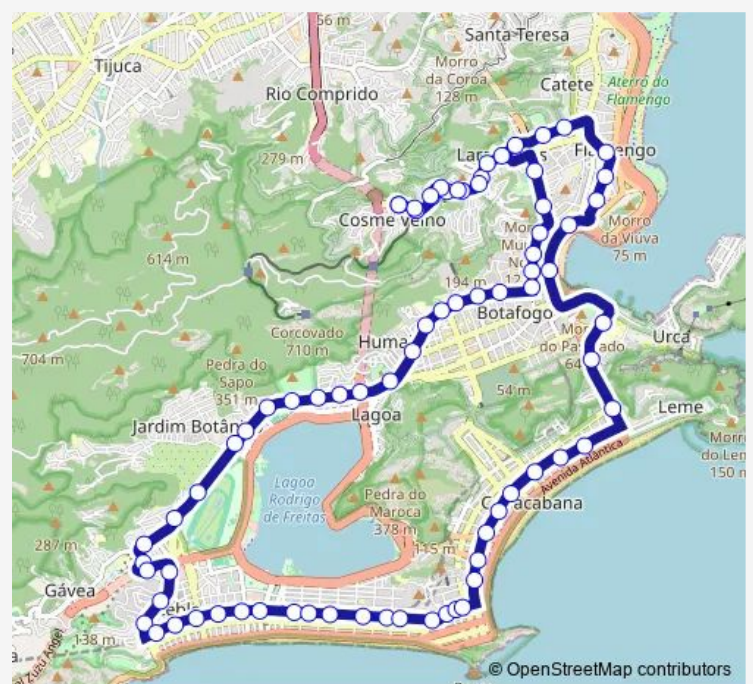

### Route schedule

Terminal do Cosme Velho : Plataforma B — Terminal do Cosme Velho : Plataforma B

Monday 00:00

Tuesday 00:00

Wednesday 00:00

Thursday 00:00

Friday 00:00

Saturday 00:00

### Route info

Direction: Terminal do Cosme Velho : Plataforma B

Stops: 77

Trip Duration: 1 hour 39 min

583 — Cosme Velho - Leblon

Eurico Cruz

J. Carlos

Parque Lage