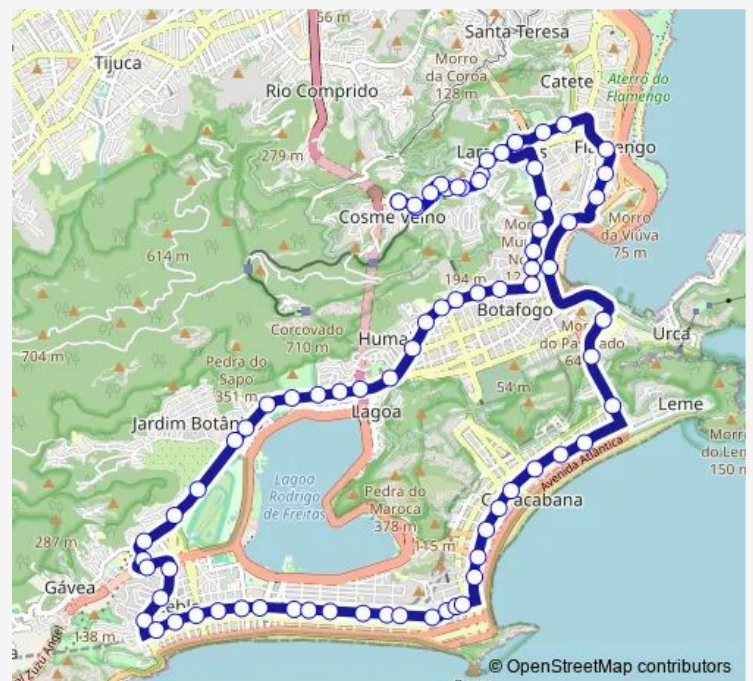

BRS 1,2,3,I: Largo dos Leões

BRS 1,2,3,I: Pedro II

BRS 1,2,3,I: Visconde de Silva

Professor Saldanha

Route schedule

Terminal do Cosme Velho : Plataforma B — Terminal do Cosme Velho : Plataforma B

Monday 00:00

Tuesday 00:00

Wednesday 00:00

Thursday 00:00

Friday 00:00

Saturday 00:00

Sunday 00:00

Route info

Direction: Terminal do Cosme Velho : Plataforma B

Stops: 77

Trip Duration: 1 hour 11 min

583 — Cosme Velho - Leblon

Eurico Cruz

J. Carlos

Parque Lage

Hospital da Lagoa

Abbr