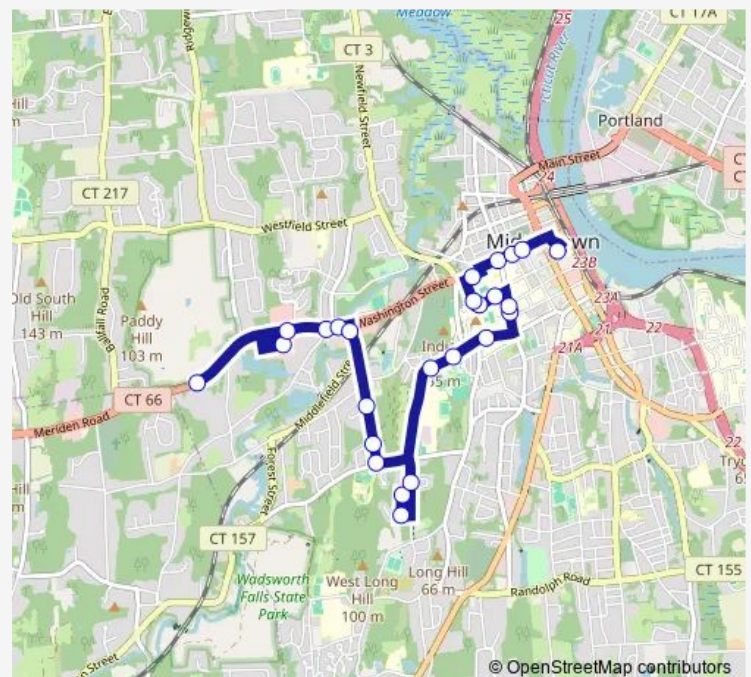

### Route schedule

Sagamore Hills — Downtown Terminal

Monday 06:27-22:27

Tuesday 06:27-22:27

Wednesday 06:27-22:27

Thursday 06:27-22:27

Friday 06:27-22:27

Saturday 08:27-22:27

### Route info

Direction: Sagamore Hills

Stops: 25

Trip Duration: 0 hour 23 min

583 — Washington Street

Washington & High St

Pearl Street

Washington & Broad

## Route schedule

Downtown Terminal — Sagamore Hills

Monday 06:00-22:00

Tuesday 06:00-22:00

Wednesday 06:00-22:00

Thursday 06:00-22:00

Friday 06:00-22:00

Saturday 08:00-22:00

## Route info

Direction: Downtown Terminal

Stops: 25

Trip Duration: 0 hour 27 min

583 Bus time schedules and route maps are available in an offline PDF at [busmaps.com](https://busmaps.com). Use the [busmaps.com](https://busmaps.com) website to see live bus times, train schedule or subway schedule, and step-by-step directions for all public transit in Hartford