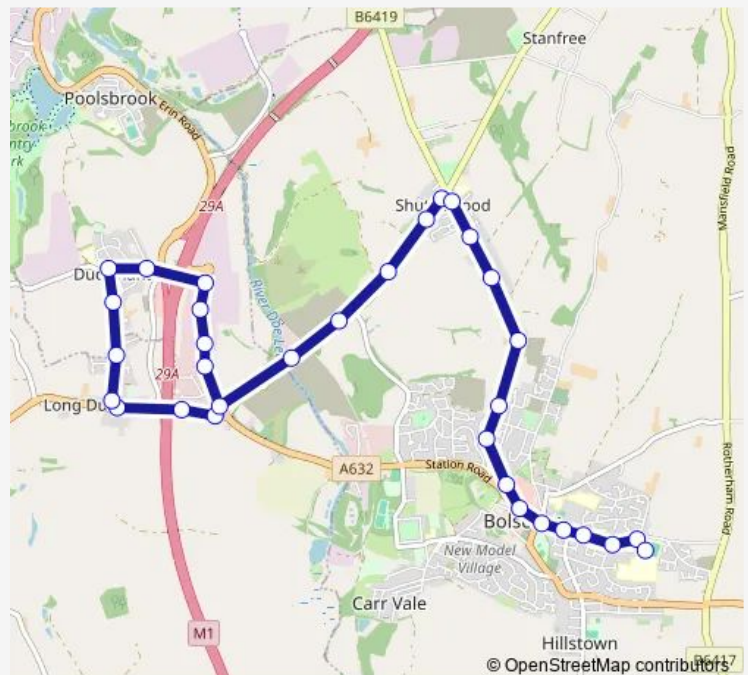

Bus 583 Long Duckmanton - Bolsover School

[Go to website](#)

Direction

Markham Lane — The Bolsover School

32 stops

[Open route schedule](#)

- Markham Lane
- Motorway Bridge
- Rectory Road
- Rectory Close
- Robertson's Avenue
- South Crescent
- The Duckmanton Hotel
- Miners Welfare
- Unit 61
- M1 Commerce Park
- Environment Centre
- Waterloo Court
- Chesterfield Road
- Peak Pharmacy
- EQ Warehouse
- The Old Orchard
- Pretoria Street
- Travellers Close
- Vivian Street
- Wyandotte Farm
- Masons Cottages

Route schedule

Markham Lane — The Bolsover School

Monday	07:53
Tuesday	07:53
Wednesday	07:53
Thursday	07:53
Friday	07:53
Saturday	—
Sunday	—

Route info

Direction: Markham Lane

Stops: 32

Trip Duration: 0 hour 25 min

■ 583 — Long Duckmanton - Bolsover School

Lodge Farm

Mill Lane

New Street

Hides Green

Market Place

Town End

Smithson Avenue

Huntingdon Avenue

Moorfield Avenue

Langstone Avenue

The Bolsover School

Direction

The Bolsover School — Markham Lane

30 stops

[Open route schedule](#)