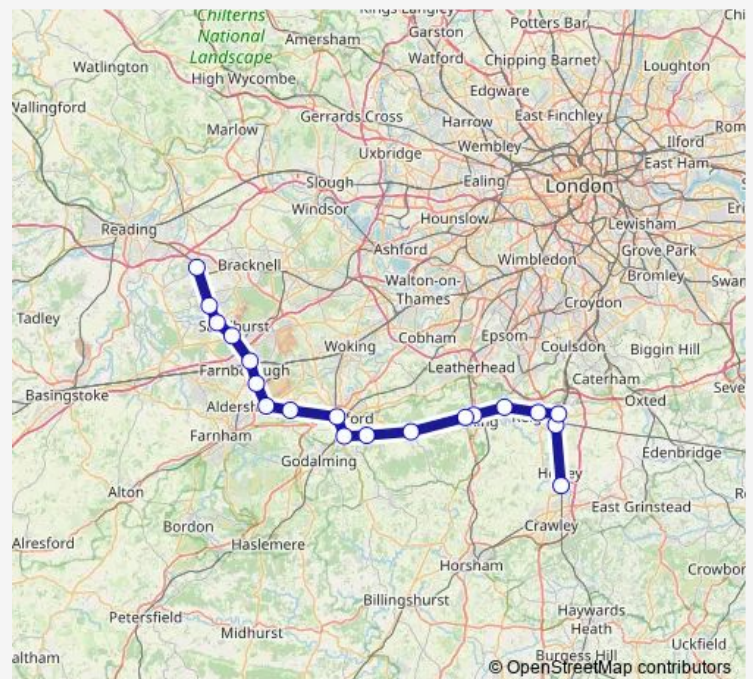

Rail Gw:Gtw->Wkm GW train service from GTW to Wkm

[Go to website](#)

Direction

Gatwick Airport — Wokingham

19 stops

[Open route schedule](#)

- Gatwick Airport
- Earlswood (Surrey)
- Redhill
- Reigate
- Betchworth
- Dorking Deepdene
- Dorking West
- Gomshall
- Chilworth
- Shalford (Surrey)
- Guildford
- Wanborough
- Ash
- North Camp
- Farnborough North
- Blackwater
- Sandhurst
- Crowthorne
- Wokingham

Route schedule

Gatwick Airport — Wokingham

Monday	—
Tuesday	—
Wednesday	—
Thursday	—
Friday	—
Saturday	04:53-23:20
Sunday	05:54-23:04

Route info

Direction: Gatwick Airport

Stops: 19

Trip Duration: 1 hour 34 min

■ Gw:Gtw->Wkm — GW train service from GTW to Wkm

Gw:Gtw->Wkm Rail time schedules and route maps are available in an offline PDF at busmaps.com. Use the busmaps.com website to see live bus times, train schedule or subway schedule, and step-by-step directions for all public transit in Wokingham

The schedule is provided in the local timezone. Times with "(+1)" indicate departures on the next day.

PDF file created on 2025-01-31

2024 BusMaps.com - All Rights Reserved