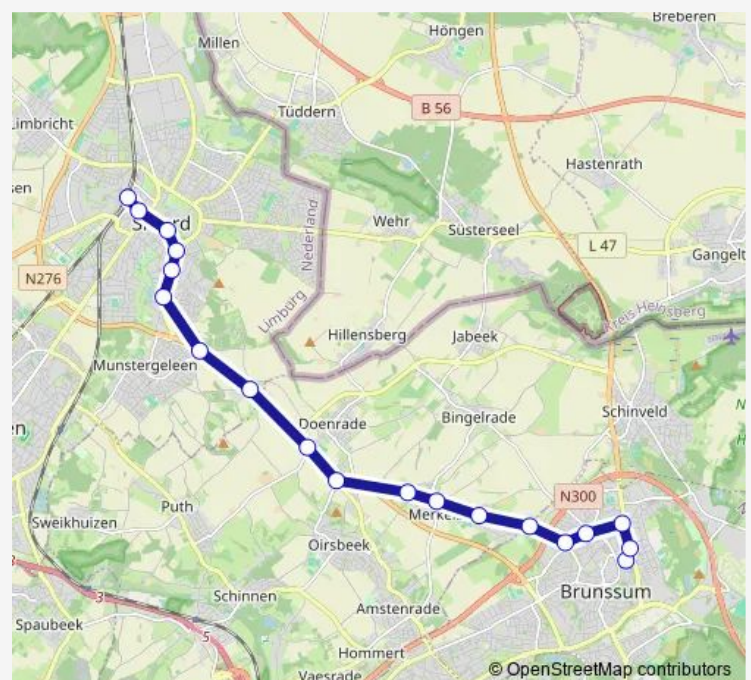

### Direction

Brunssum, Wilhelminastraat — Sittard-Geleen, Sittard Station

19 stops

[Open route schedule](#)

Brunssum, Wilhelminastraat

Brunssum, Prins Hendriklaan

Brunssum, Dorpstraat

Brunssum, Merkelbeekerstraat

Sittard-Geleen, Sittard Toon Hermans Theater

Sittard-Geleen, Sittard Station

### Route schedule

Brunssum, Wilhelminastraat — Sittard-Geleen, Sittard Station

Monday 05:26-22:49

Tuesday 05:26-23:49

Wednesday 05:26-22:49

Thursday 05:26-22:49

Friday 05:26-22:49

Saturday 08:51-23:49

### Route info

Direction: Brunssum, Wilhelminastraat

Stops: 19

Trip Duration: 0 hour 30 min